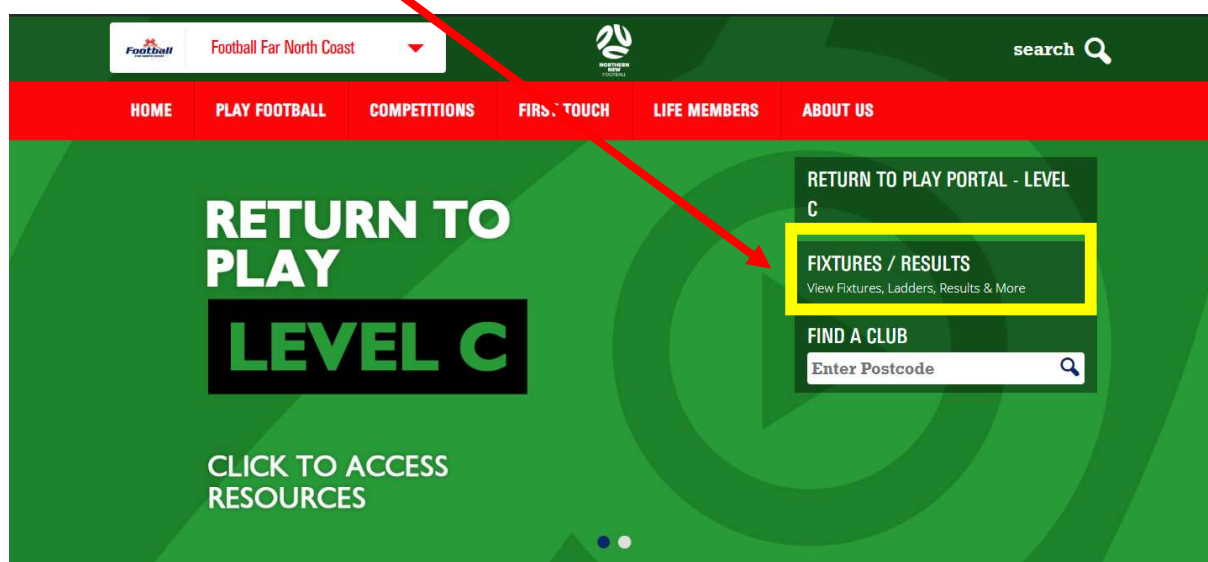

# How to Access Team Fixtures and Results

Created July 2020

1. Visit the Football Far North Coast website ([www.footballfarnorthcoast.com.au](http://www.footballfarnorthcoast.com.au)).
2. Click on the 'Fixtures/Results' button.