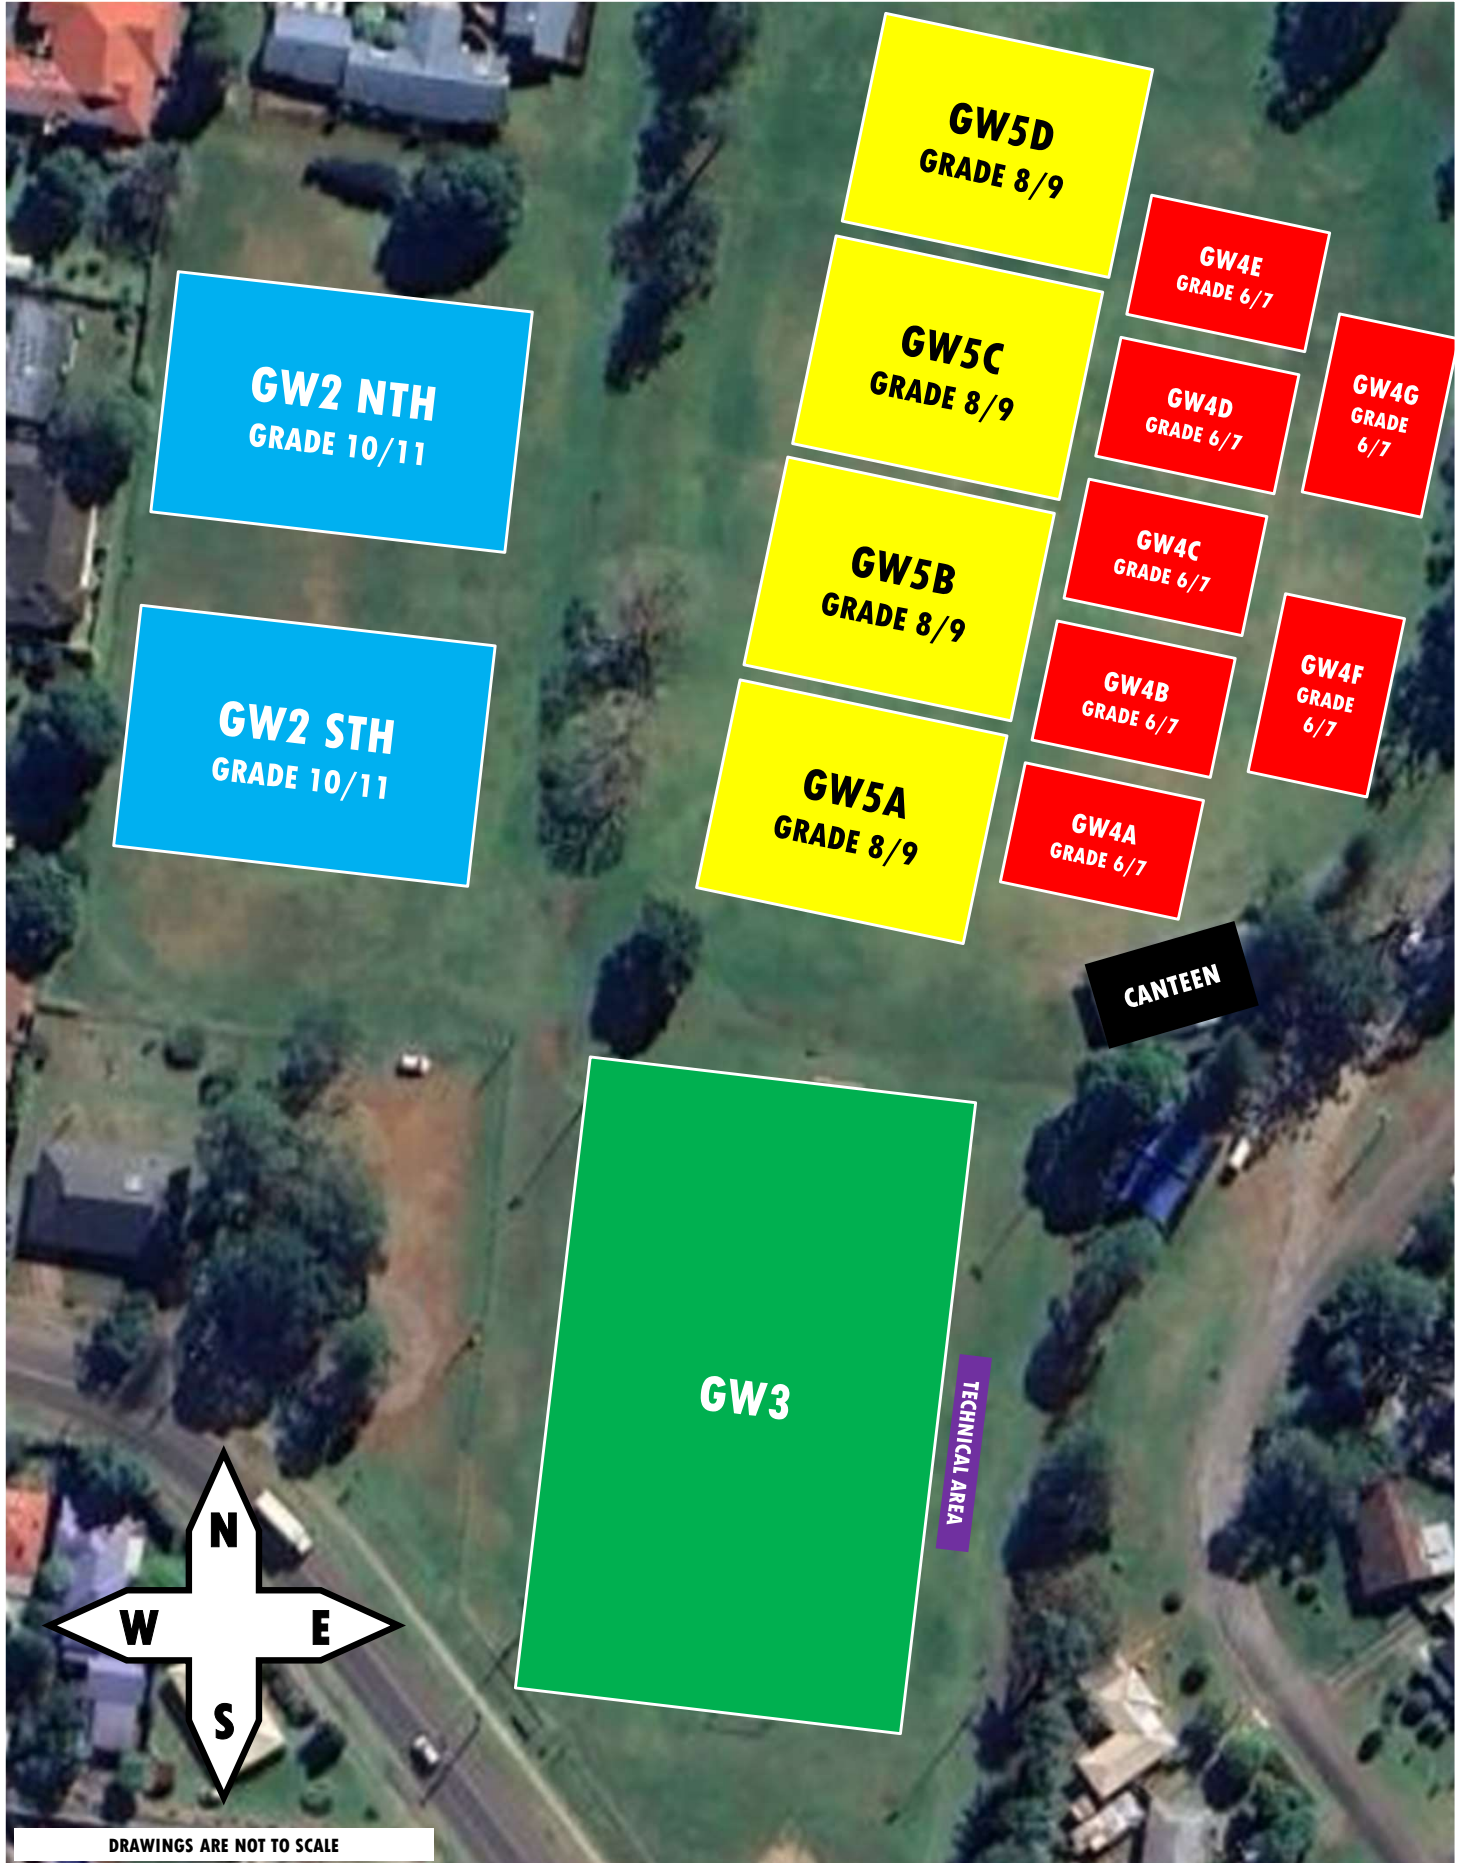

FIELD NAME

LENGTH (M)

WIDTH (M)

GW3
MiniRoos 6/7
MiniRoos 8/9
MiniRoos 10/11

90
30
40
70

60
20
30
50

ALSTONVILLE FC FIELD LAYOUT

GEOFF WATT OVAL

DEEGAN DRIVE, ALSTONVILLE

Updated November 2023

DRAWINGS ARE NOT TO SCALE