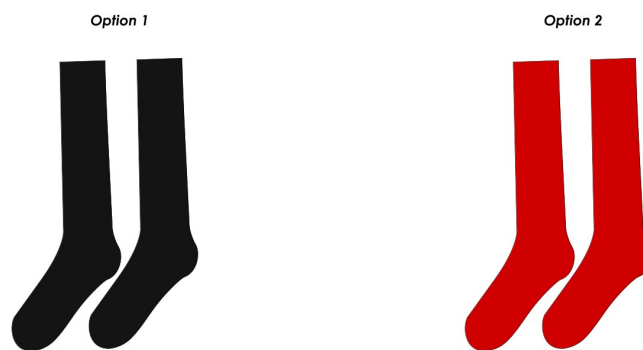

## PLAYING STRIPS - SENIORS

## CONSISTENT WITH LAW 4 (IFAB LAWS OF THE GAME)

The HOME team is required to wear an alternate playing strip if there is insufficient distinction between those ordinarily worn by each team. In practical terms at grassroots level, this includes the colour of the SHIRT and SOCKS worn by opposition players being distinctive.