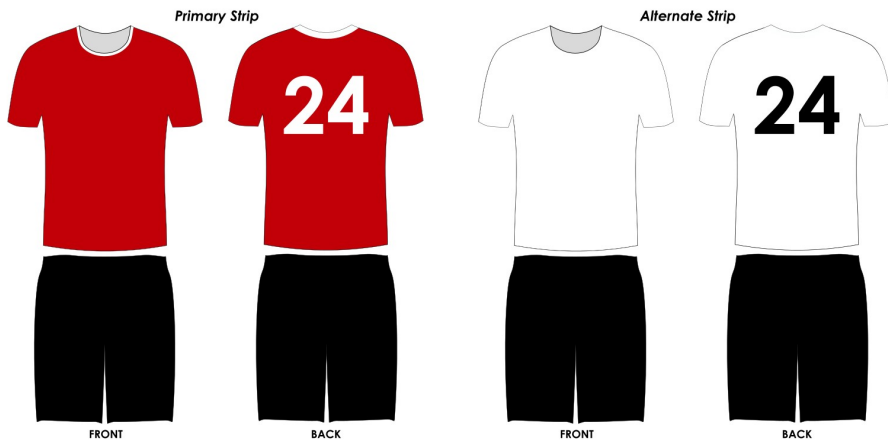

## PLAYING STRIPS - SENIORS

## CLUB SOCKS - SENIORS

## CONSISTENT WITH LAW 4 (IFAB LAWS OF THE GAME)

The HOME team is required to wear an alternate playing strip if there is insufficient distinction between those ordinarily worn by each team. In practical terms at grassroots level, this includes the colour of the SHIRT and SOCKS worn by opposition players being distinctive.