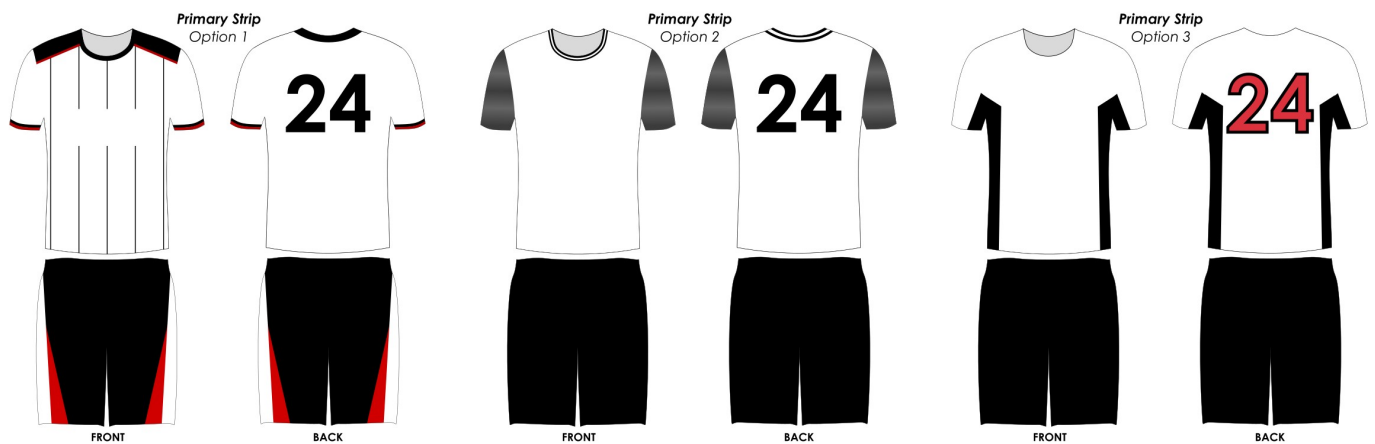

# LISMORE RICHMOND ROVERS FC PROPOSED PLAYING STRIPS 2024

## PLAYING STRIPS - SENIORS

### Alternate Strip

## CONSISTENT WITH LAW 4 (IFAB LAWS OF THE GAME)

The HOME team is required to wear an alternate playing strip if there is insufficient distinction between those ordinarily worn by each team. In practical terms at grassroots level, this includes the colour of the SHIRT and SOCKS worn by opposition players being distinctive.