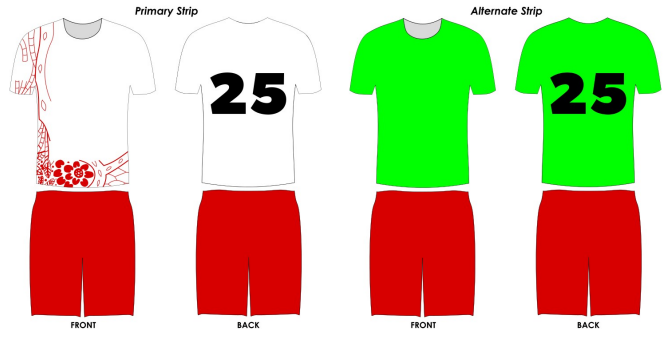

### Playing Strips - Seniors

Each outfield player in each same team must be wearing a shirt that is the same colour and design as their teammates.  
Each outfield player in each same team must be wearing shorts that are the same colour and design as their teammates.

### Goalkeeper Strips - Seniors

Refer Law 4 (IFAB Laws of the Game)