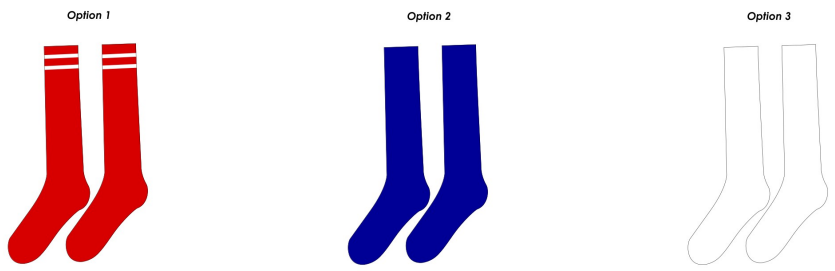

Club Socks - Seniors

Each outfield player in each same team must be wearing socks that are the same colour and design as their teammates.

CONSISTENT WITH LAW 4 (IFAB LAWS OF THE GAME)

The HOME team is required to wear an alternate playing strip if there is insufficient distinction between those ordinarily worn by each team. In practical terms at grassroots level, this includes the colour of the SHIRT and SOCKS worn by opposition players being distinctive.

Each goalie is required to wear a playing strip (applicable to every match) that is distinct from both their own team-mates and also from the opposition outfield players.