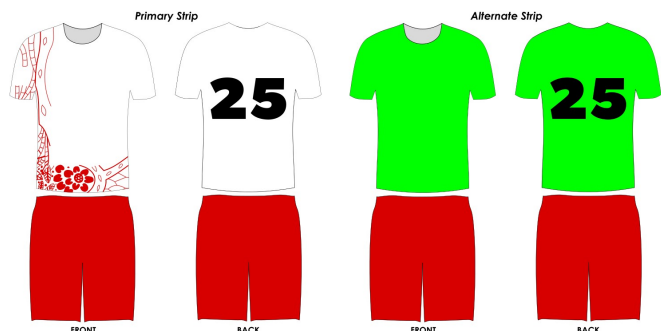

Playing Strips - Juniors

Each outfield player in each same team must be wearing a shirt that is the same colour and design as their teammates.
Each outfield player in each same team must be wearing shorts that are the same colour and design as their teammates.