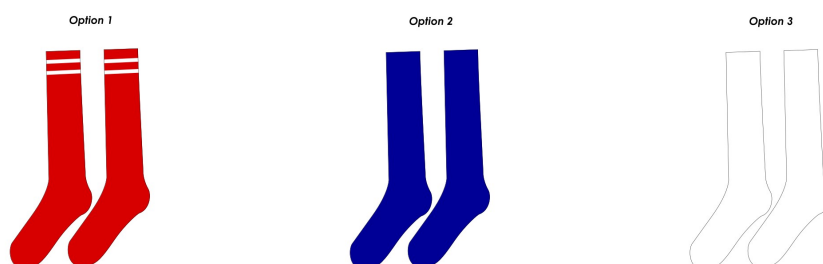

Club Socks - Juniors

Each outfield player in each same team must be wearing socks that are the same colour and design as their teammates.

CONSISTENT WITH LAW 4 (IFAB LAWS OF THE GAME)

The HOME team is required to wear an alternate playing strip if there is insufficient distinction between those ordinarily worn by each team. In practical terms at grassroots level, this includes the colour of the SHIRT and SOCKS worn by opposition players being distinctive.

Each goalie is required to wear a playing strip (applicable to every match) that is distinct from both their own team-mates and also from the opposition outfield players.