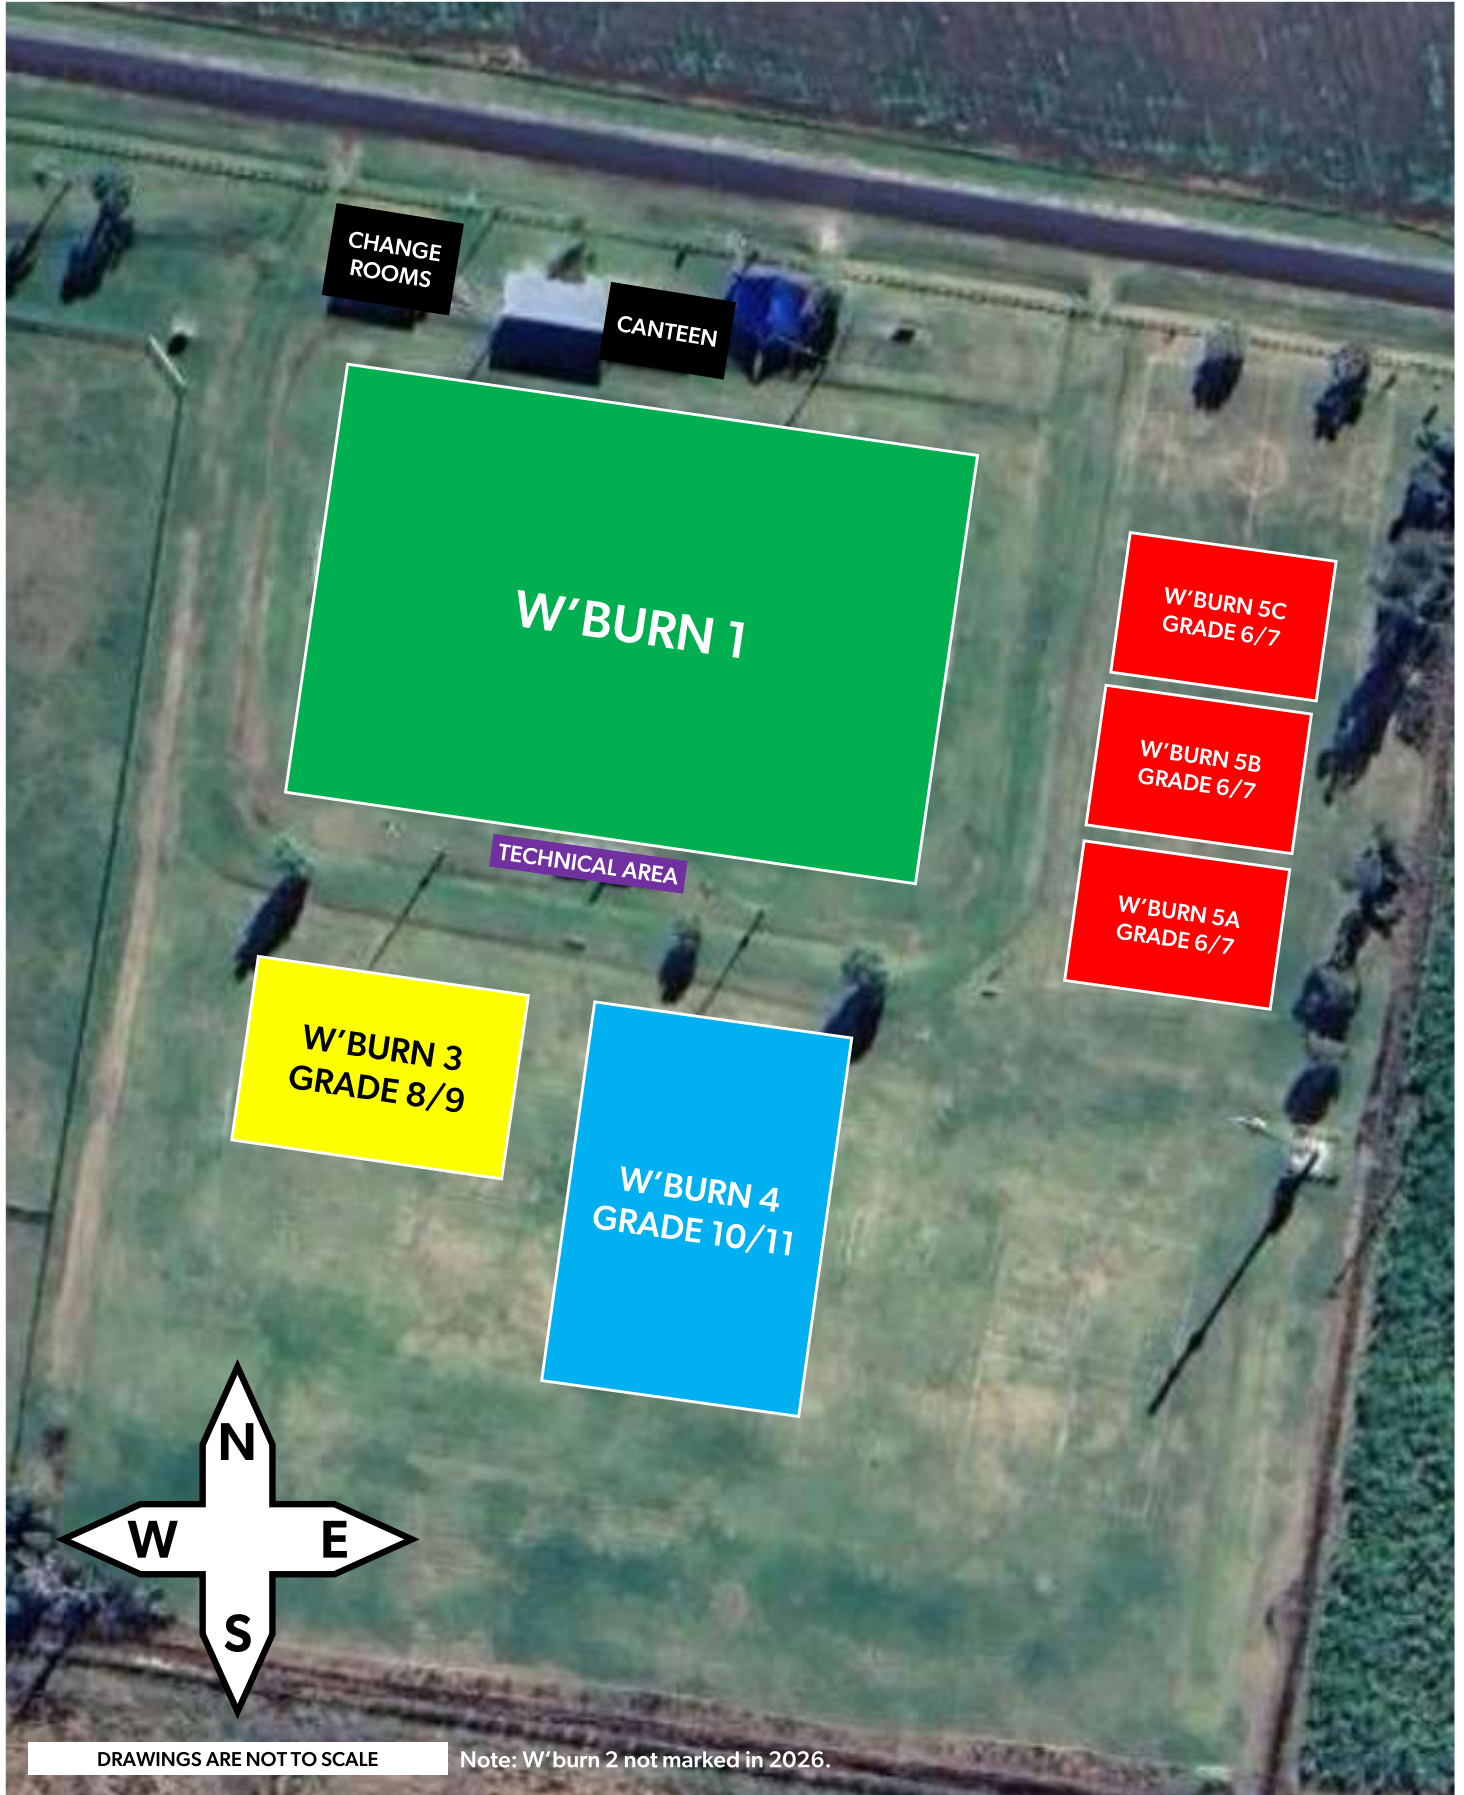

WOODBURN WOLVES FC FIELD LAYOUT

WOODBURN RECREATION OVAL

WAGNER STREET, WOODBURN

FIELD NAME	LENGTH (M)	WIDTH (M)
W'burn 1	105	68
MiniRoos 6/7	30	20
MiniRoos 8/9	40	30
MiniRoos 10/11	60	44.5

Updated February 2026

DRAWINGS ARE NOT TO SCALE

Note: W'burn 2 not marked in 2026.