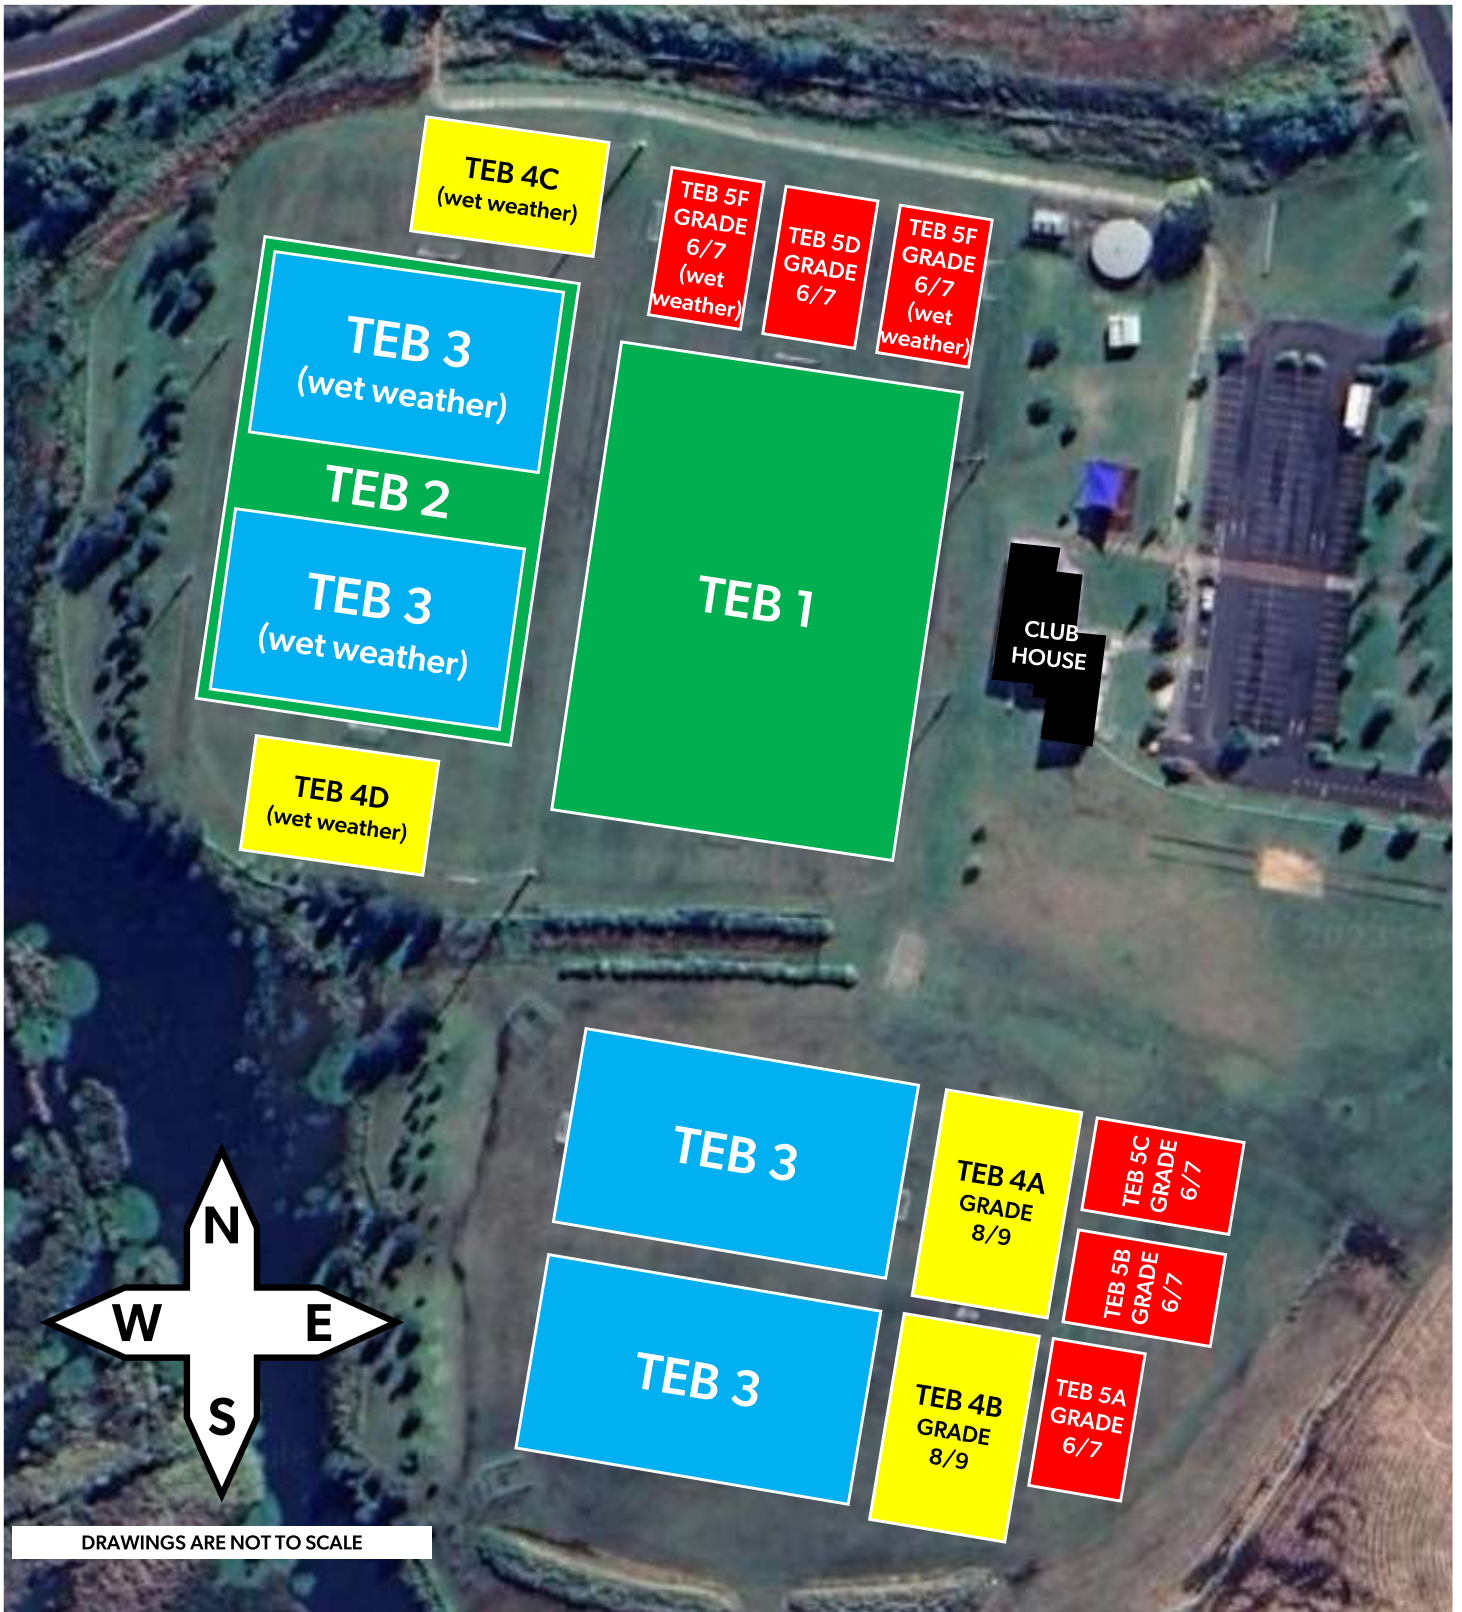

FIELD NAME	LENGTH (M)	WIDTH (M)
TEB 1	100	65
TEB 2	100	65
MiniRoos 6/7	NOT ADVISED	
MiniRoos 8/9	NOT ADVISED	
MiniRoos 10/11	NOT ADVISED	

TEBFC FIELD LAYOUT

BALLINA HEAIGHTS SPORTS FIELD

POWER DRIVE, CUMBALUM

Updated March 2026

DRAWINGS ARE NOT TO SCALE