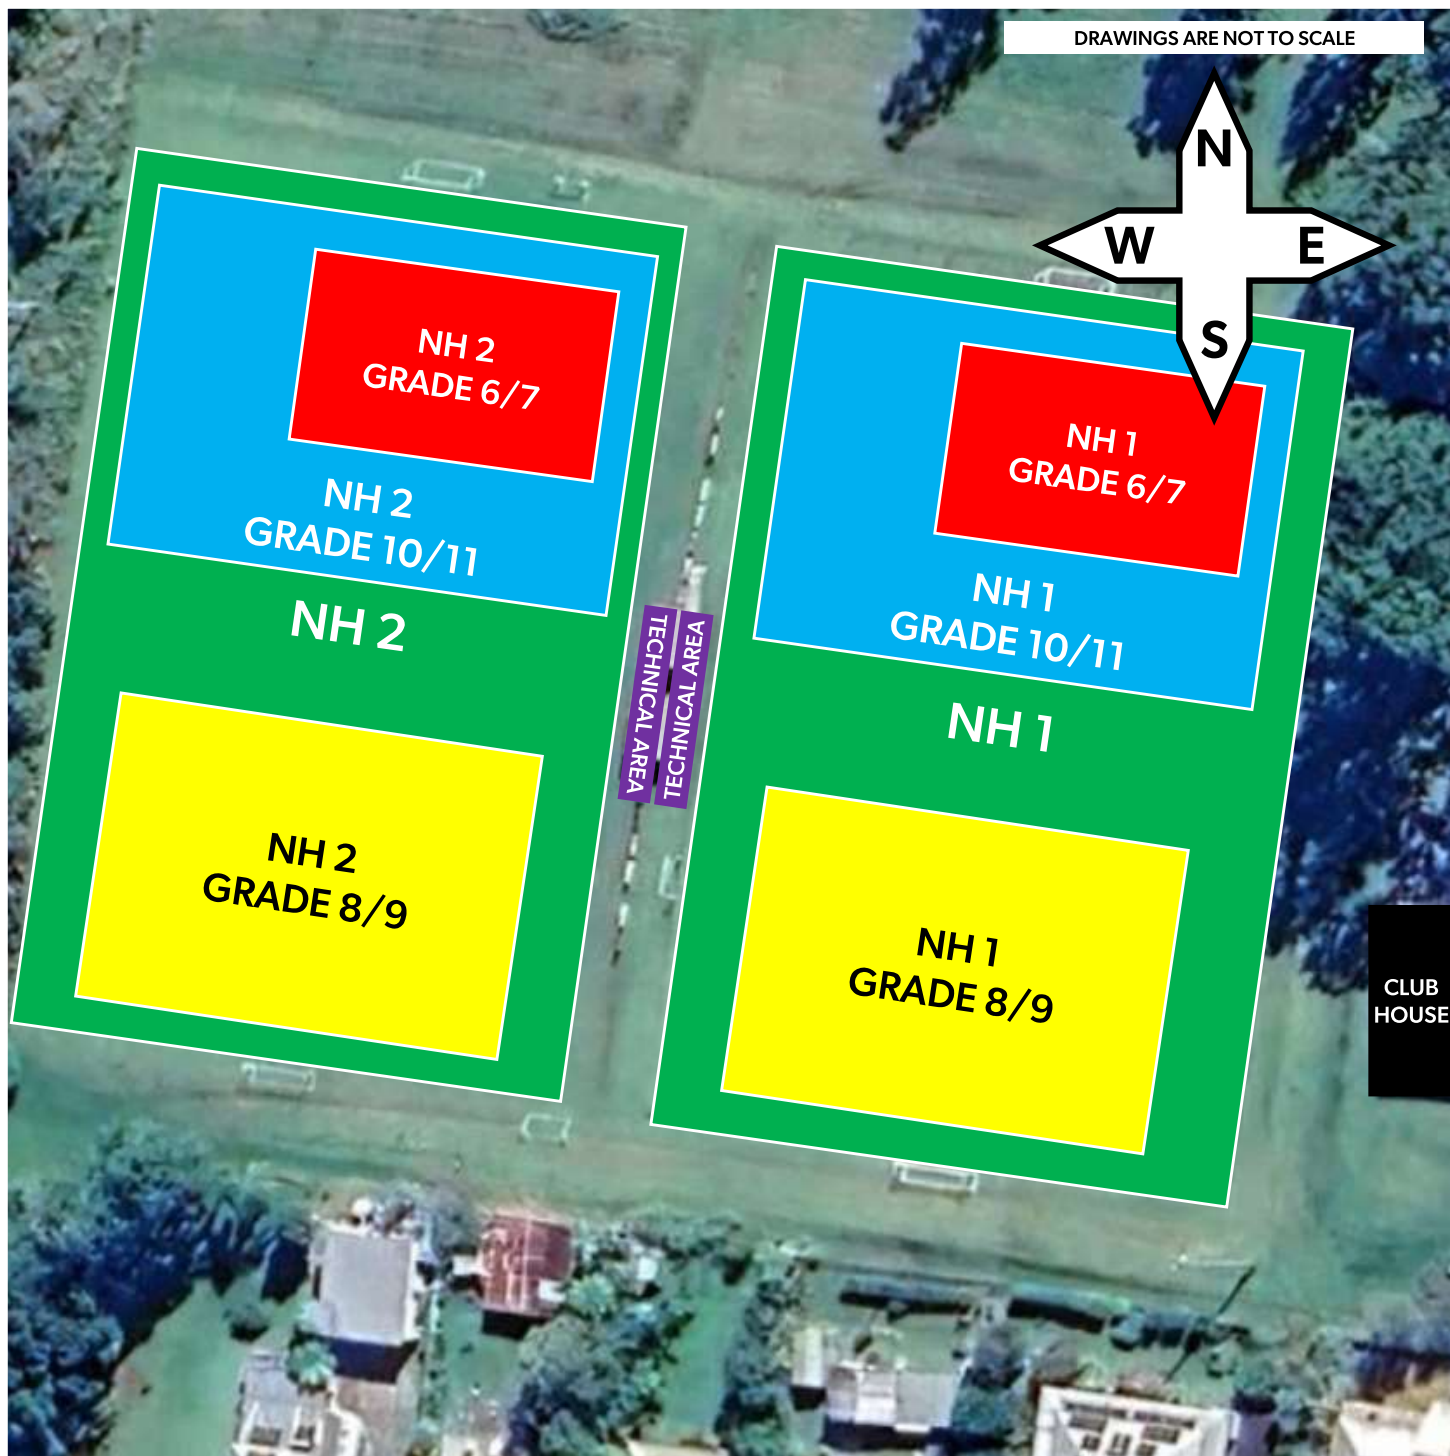

FIELD NAME**LENGTH (M)****WIDTH (M)**

NH1	100	68
NH2	100	68
MiniRoos 6/7	30*	20*
MiniRoos 8/9	40*	30*
MiniRoos 10/11	60*	40*

NIMBIN HEADERS FC FIELD LAYOUT**CECIL STREET SPORTS FIELDS**

CECIL STREET, NIMBIN

Updated March 2026

* MINIROOS FIELDS MARKED BY CONES
(NO PERMANENT LINES). MINIMUM FIELD SIZE ASSUMED