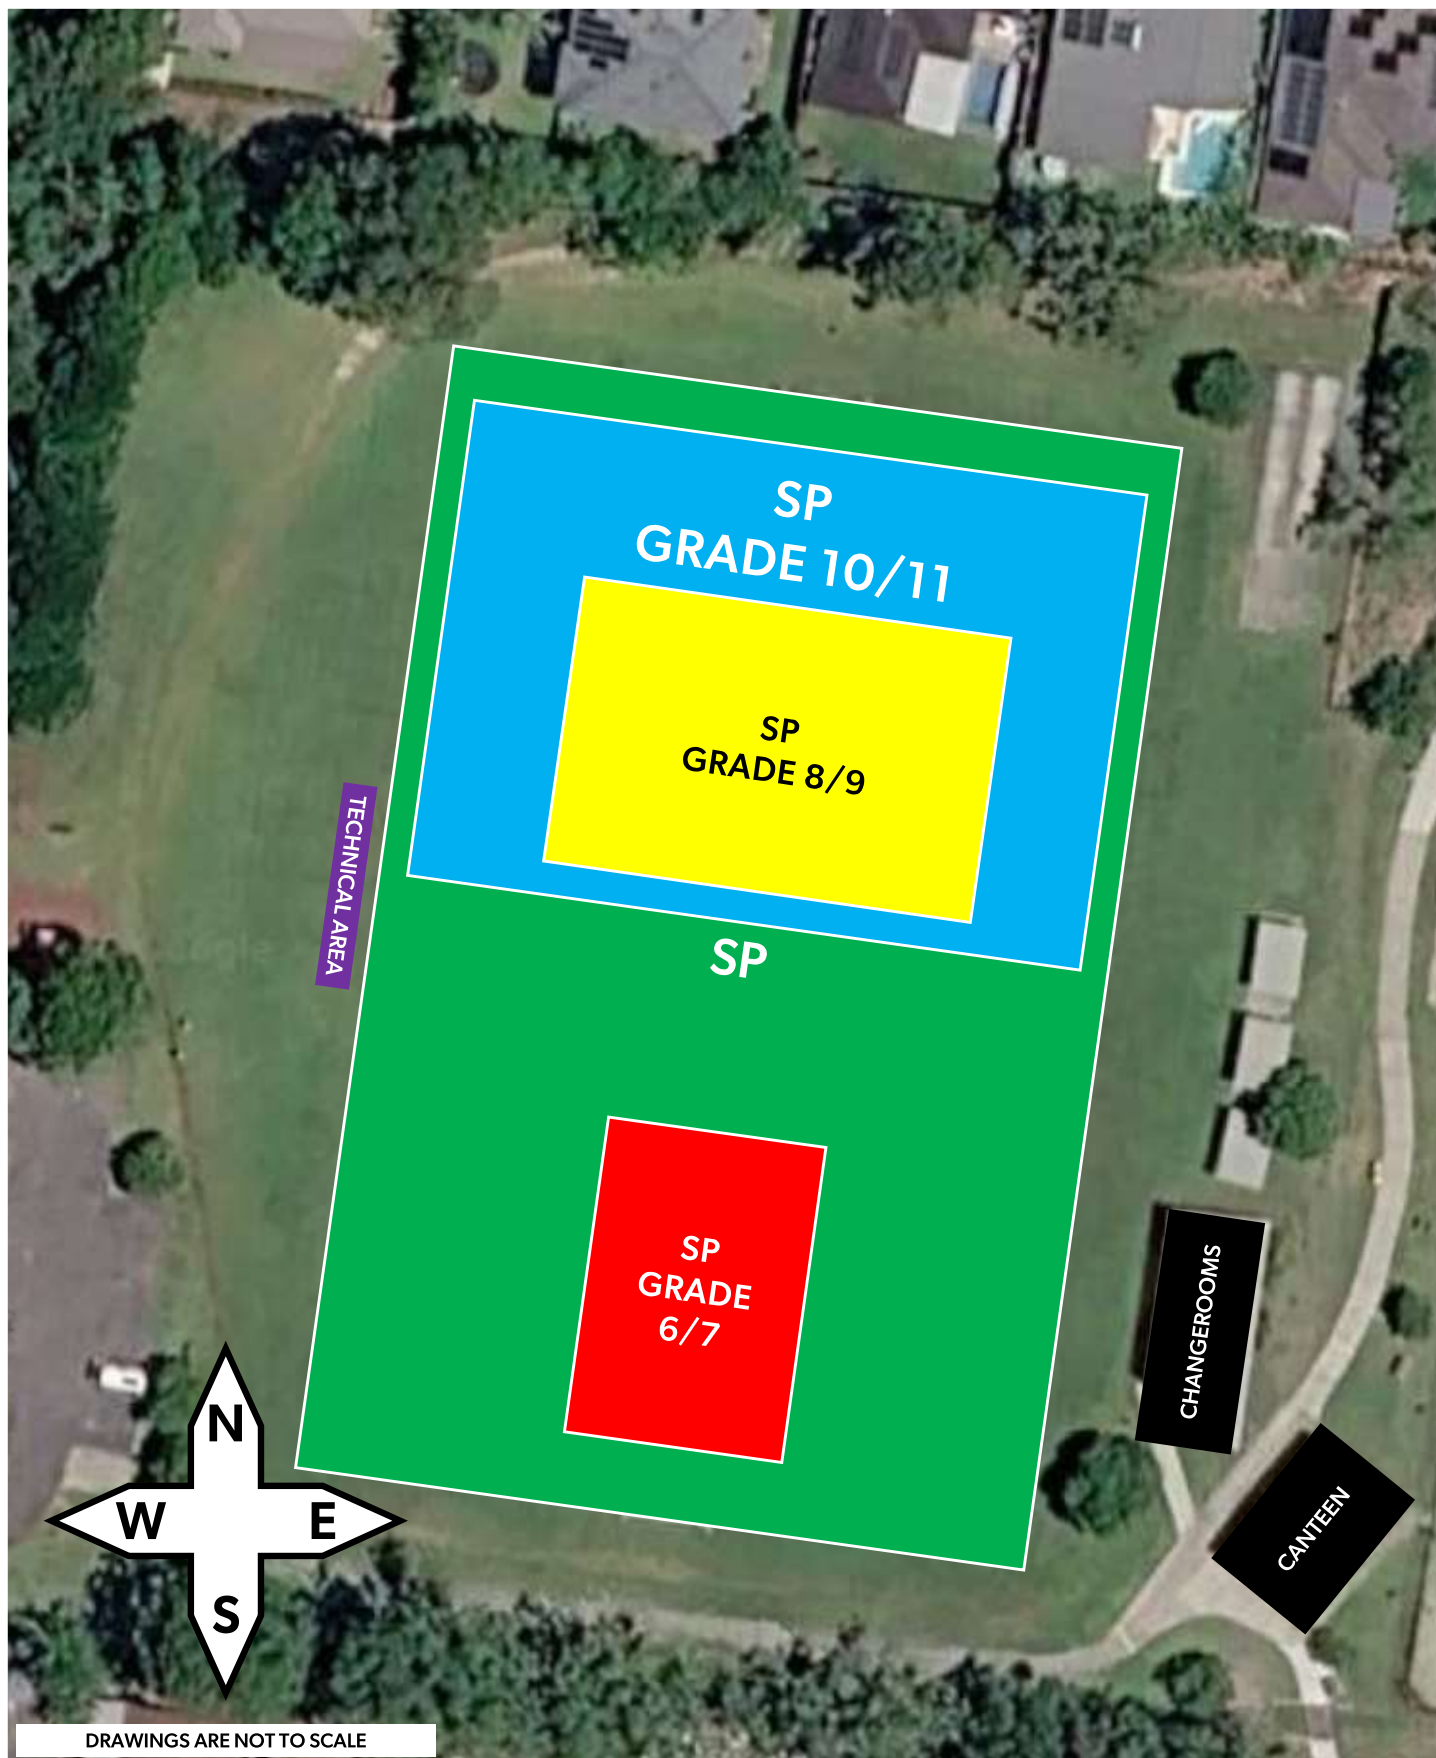

FIELD NAME	LENGTH (M)	WIDTH (M)
SP	96	68
MiniRoos 6/7	30	20
MiniRoos 8/9	45	35
MiniRoos 10/11	65	45

SUFFOLK PARK FC FIELD LAYOUT

LINDA VIDLER PARK

BEECH DRIVE, SUFFOLK PARK

Updated January 2026

DRAWINGS ARE NOT TO SCALE