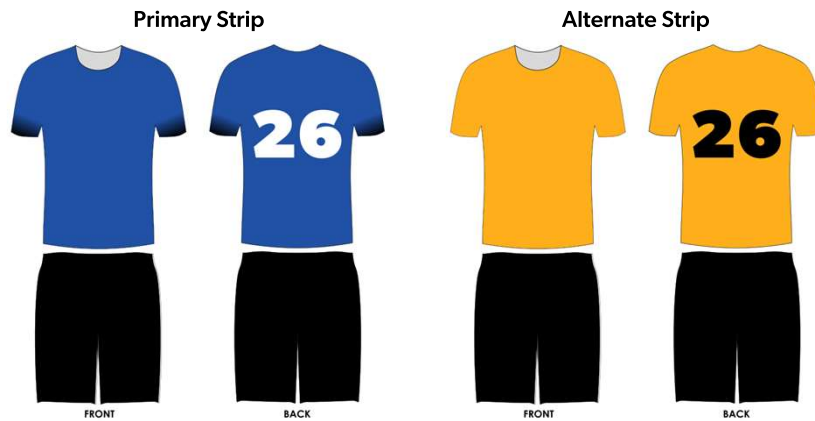

Junior Competition Teams (ages 12 – 16)

Outfield Players

Each outfield player in each same team must be wearing a shirt that is the same colour and design as their teammates.

Each outfield player in each same team must be wearing shorts that are the same colour and design as their teammates.

Club Socks

Each outfield player in each same team must be wearing socks that are the same colour and design as their teammates.