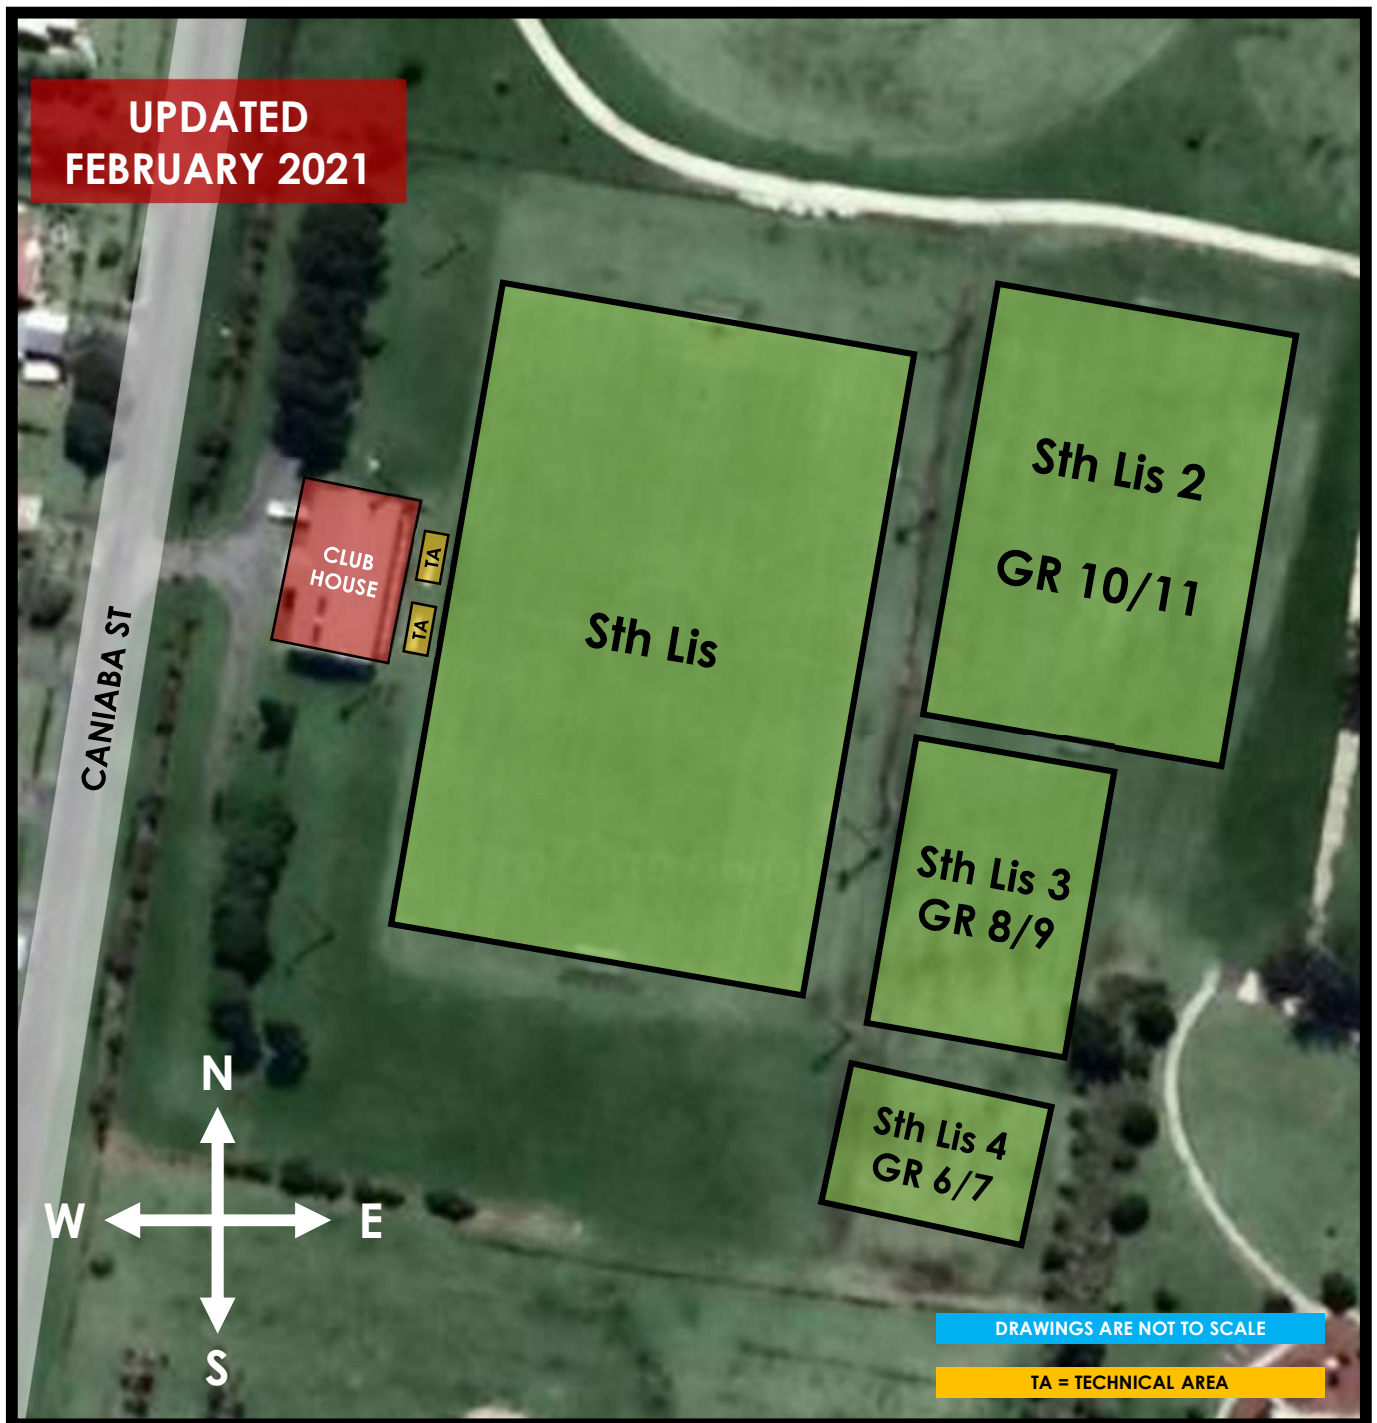

SOUTH LISMORE CELTIC FC FIELD LAYOUT CANIABA STREET FIELDS

Field Name	Length (m)	Width (m)
Sth Lis	100	66
MiniRoos 6/7		
MiniRoos 8/9		
MiniRoos 10/11		