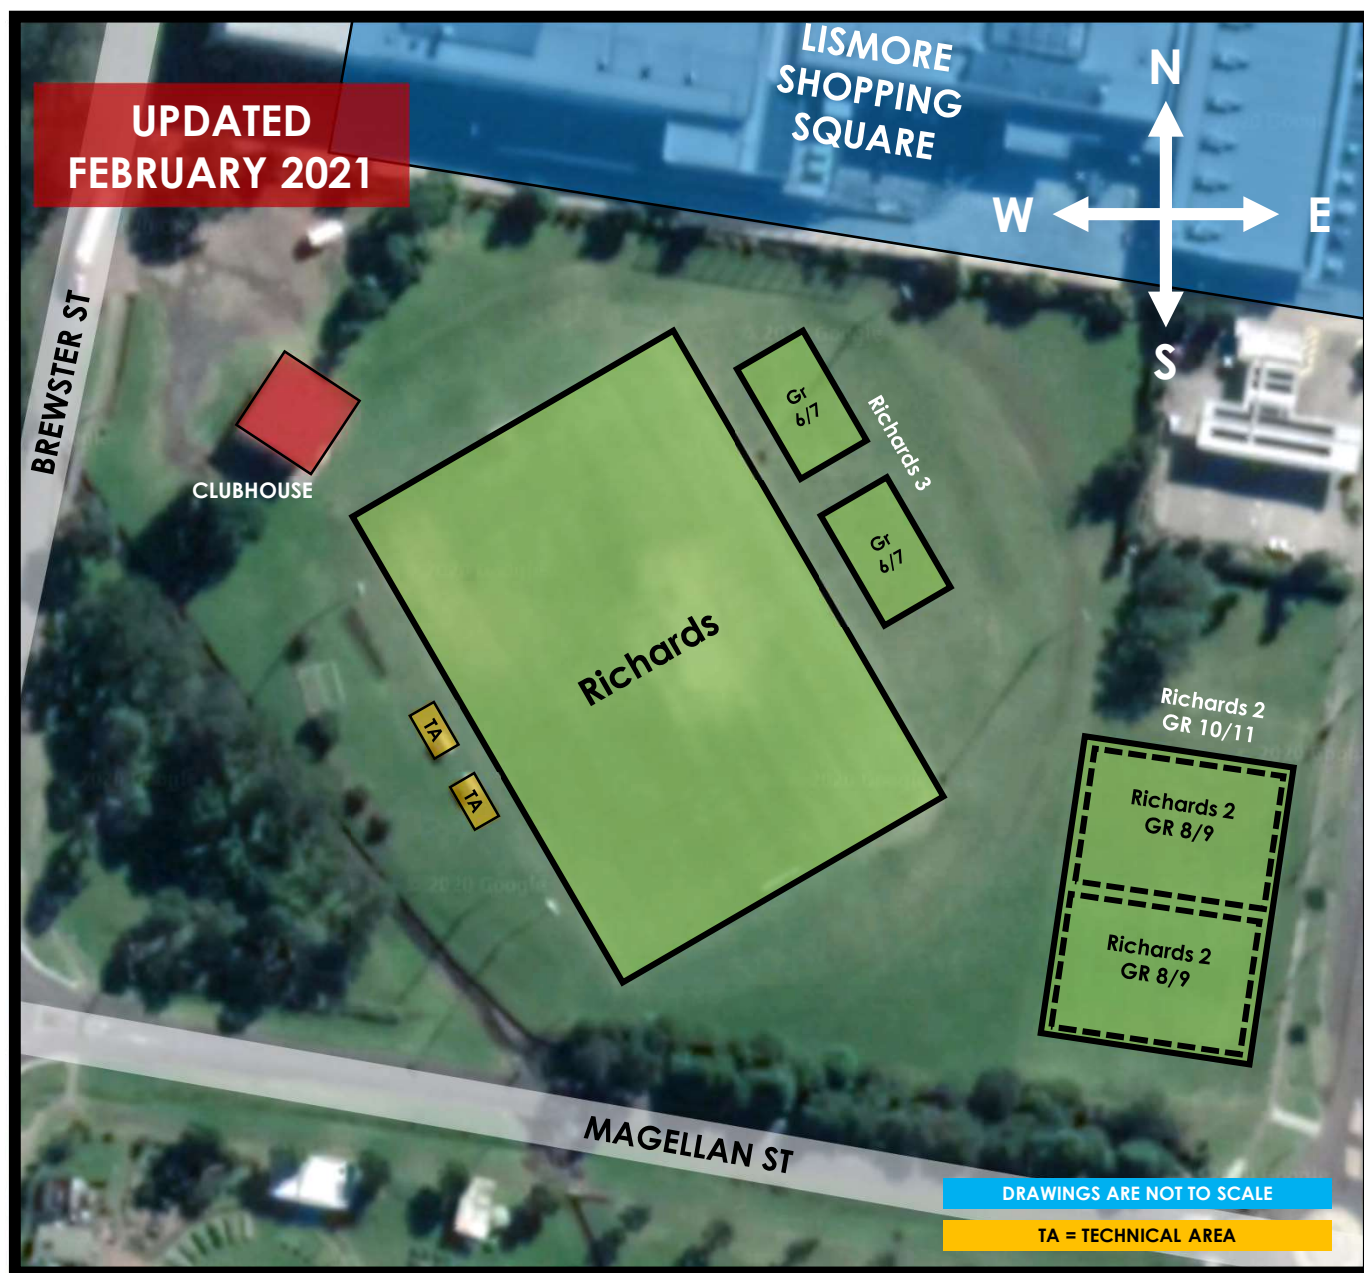

LISMORE WORKERS FC FIELD LAYOUT – RICHARDS OVAL

Field Name	Length (m)	Width (m)	Field Name	Length (m)	Width (m)
Richards	94	68	MiniRoos 6/7		
			MiniRoos 8/9		
			MiniRoos 10/11		