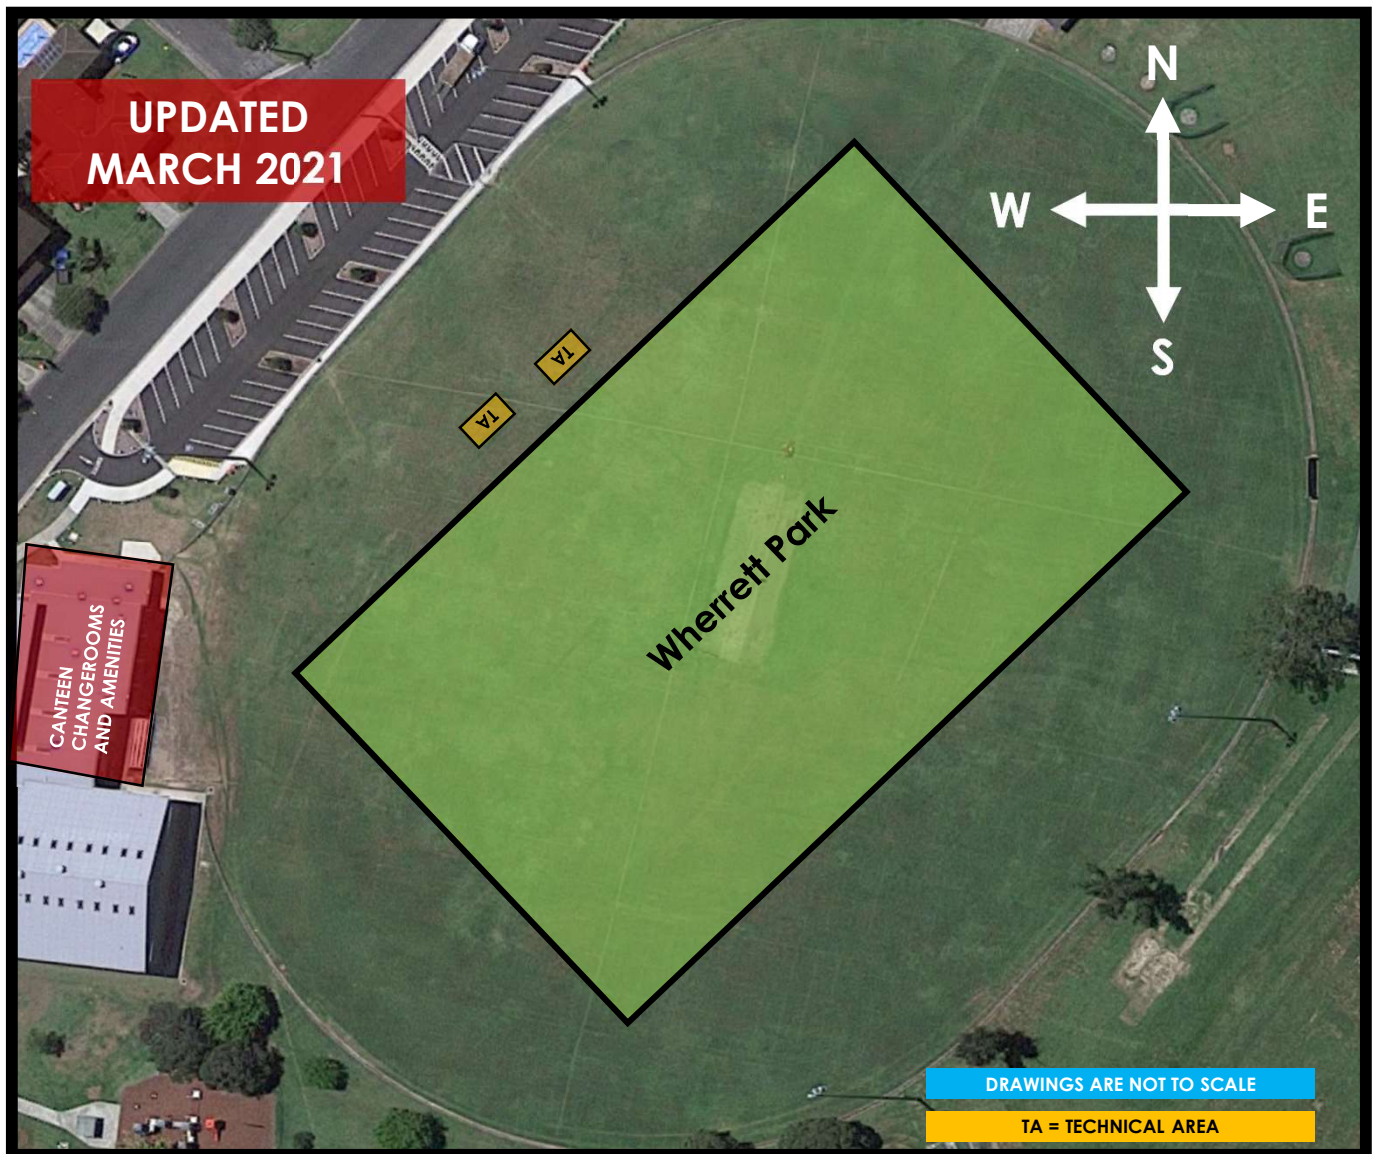

MACLEAN FC FIELD LAYOUT – WHERRETT PARK

Field Name	Length (m)	Width (m)
Wherret Park		