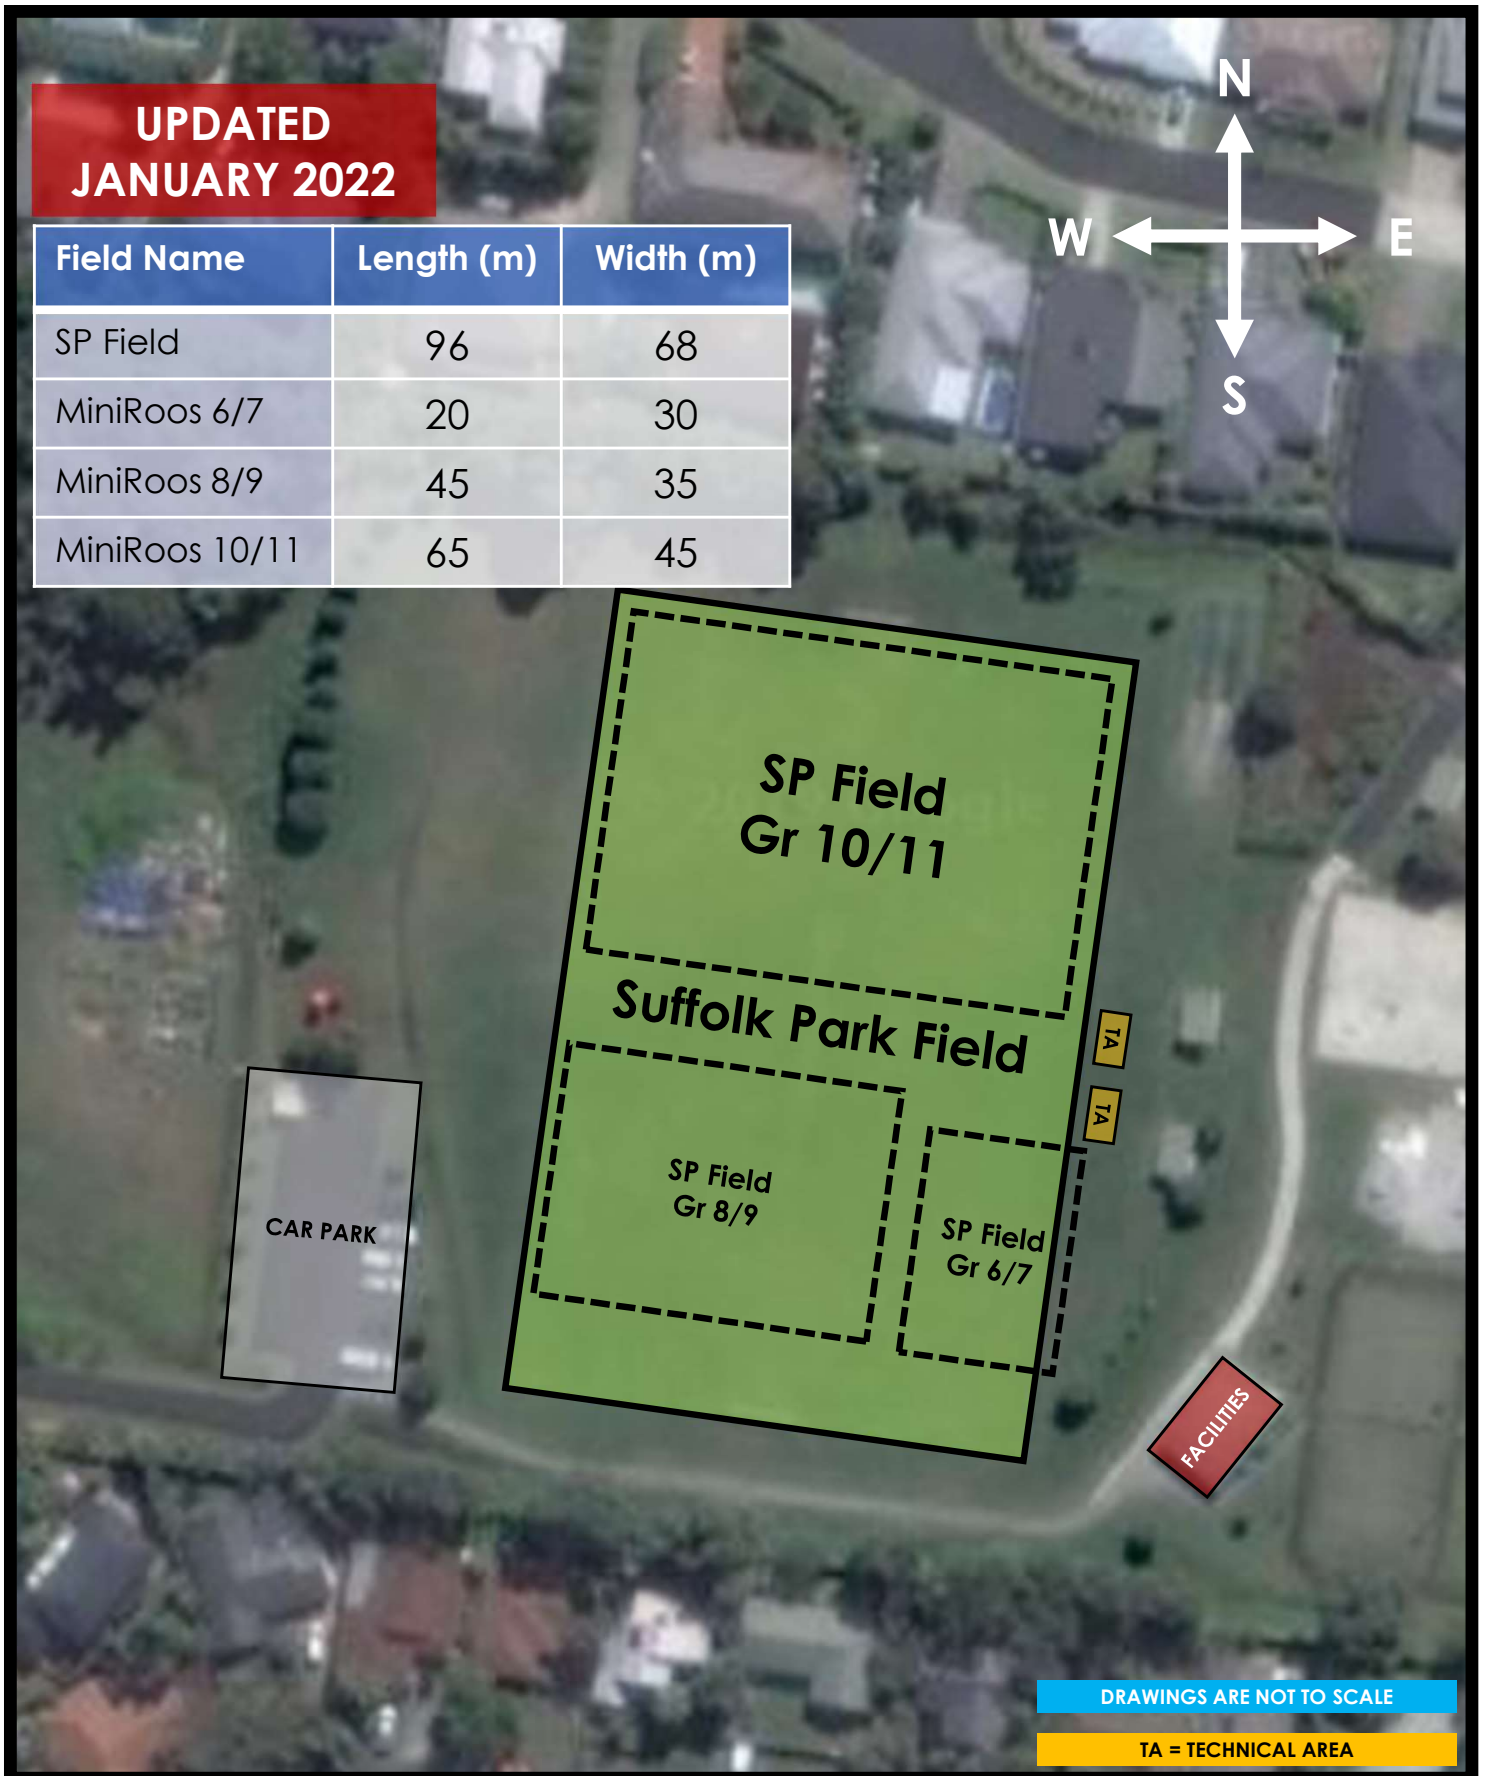

# SUFFOLK PARK FC FIELD LAYOUT – BEECH DRIVE FIELDS

**UPDATED  
JANUARY 2022**

Field Name	Length (m)	Width (m)
SP Field	96	68
MiniRoos 6/7	20	30
MiniRoos 8/9	45	35
MiniRoos 10/11	65	45

DRAWINGS ARE NOT TO SCALE

TA = TECHNICAL AREA