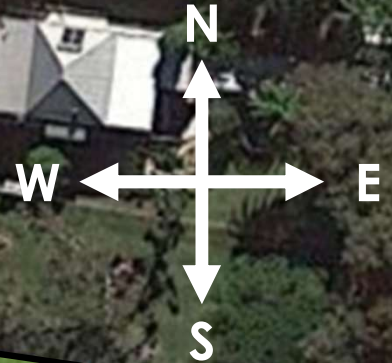

TUMBULGUM RANGERS SC FIELD LAYOUT – BRIAN BRECKENRIDGE FIELD

**UPDATED
JANUARY 2022**

**CLUB
HOUSE**

T'gum
GR 6/7

T'gum
GR 8/9

Brian Breckenridge Field

T'gum
GR 10/11

TA

TA

DRAWINGS ARE NOT TO SCALE

TA = TECHNICAL AREA

Field Name	Length (m)	Width (m)
T'gum	105	70
MiniRoos 6/7	30	20
MiniRoos 8/9	45	30
MiniRoos 10/11	70	40

TWEED VALLEY WAY