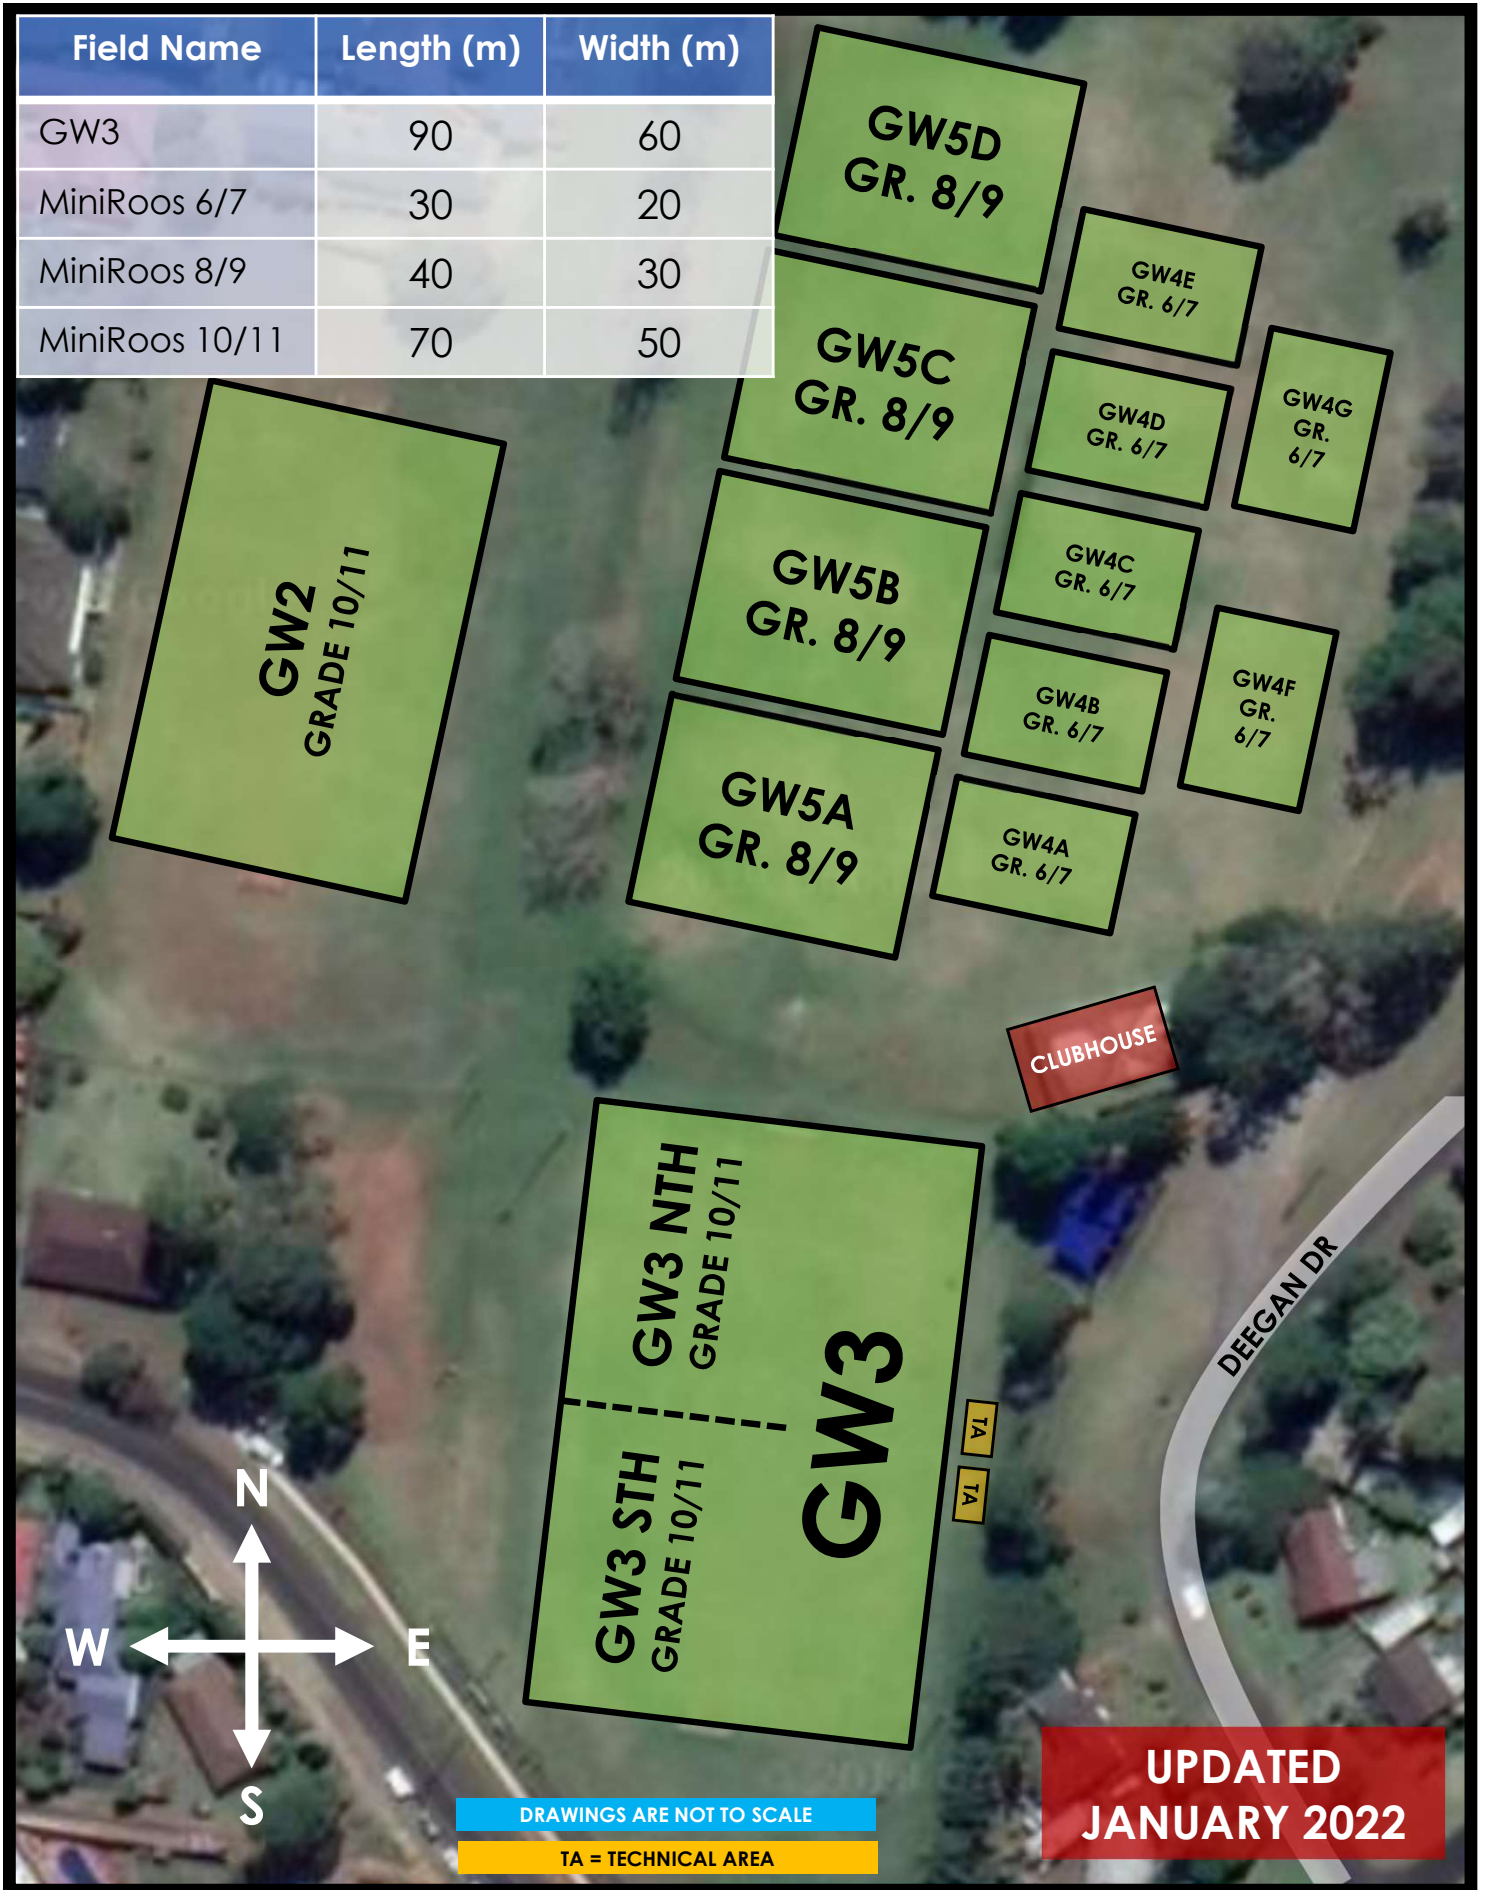

# ALSTONVILLE FC FIELD LAYOUT – GEOFF WATT OVAL

Field Name	Length (m)	Width (m)
GW3	90	60
MiniRoos 6/7	30	20
MiniRoos 8/9	40	30
MiniRoos 10/11	70	50

DRAWINGS ARE NOT TO SCALE  
TA = TECHNICAL AREA

**UPDATED  
JANUARY 2022**