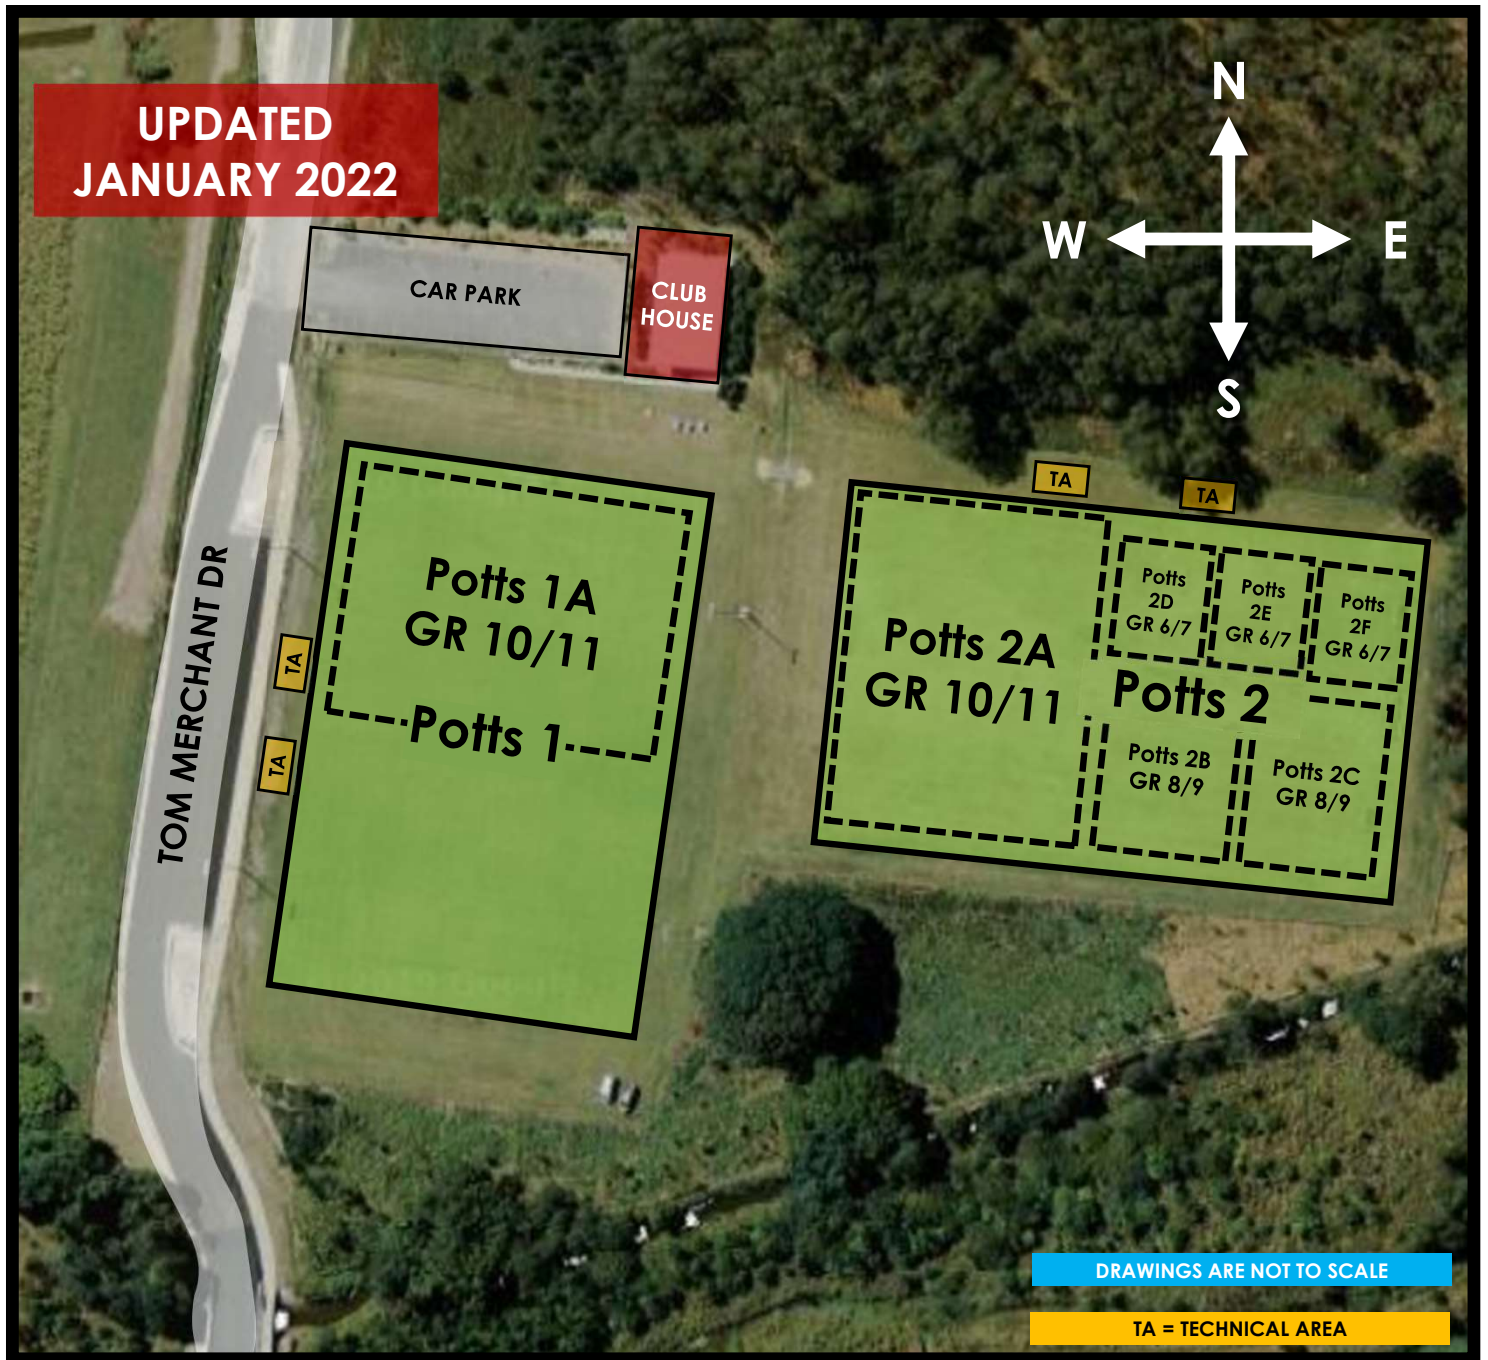

POTTSVILLE BEACH FC FIELD LAYOUT – KOALA BEACH SPORTSFIELDS

Field Name	Length (m)	Width (m)
Potts 1	100	75
Potts 2	95	70
MiniRoos 6/7	30	20
MiniRoos 8/9	45	30
MiniRoos 10/11	65	45