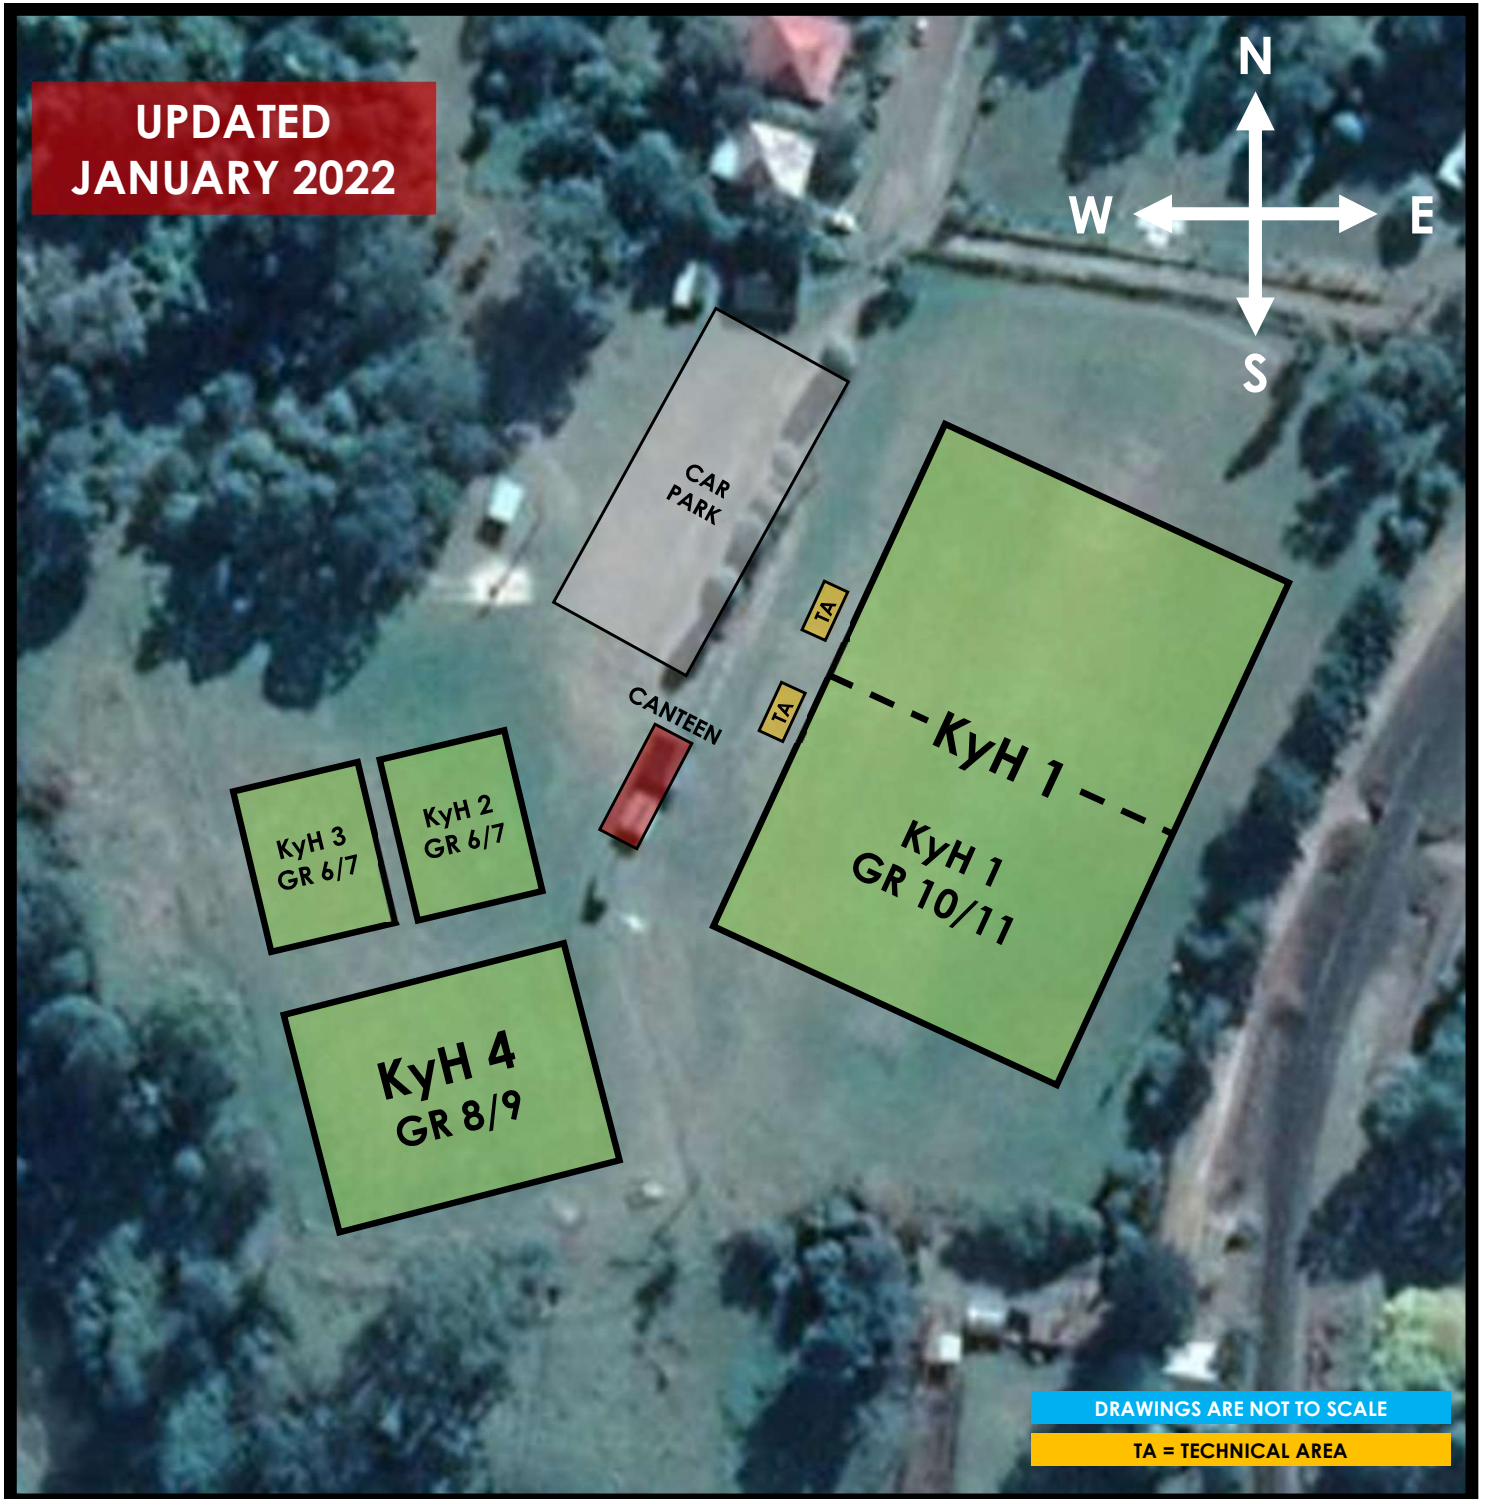

KYOGLÉ FC FIELD LAYOUT – HIGH SCHOOL GROUND

Field Name	Length (m)	Width (m)
KyH 1	100	60
MiniRoos 6/7	30	20
MiniRoos 8/9	40	30
MiniRoos 10/11	60	50