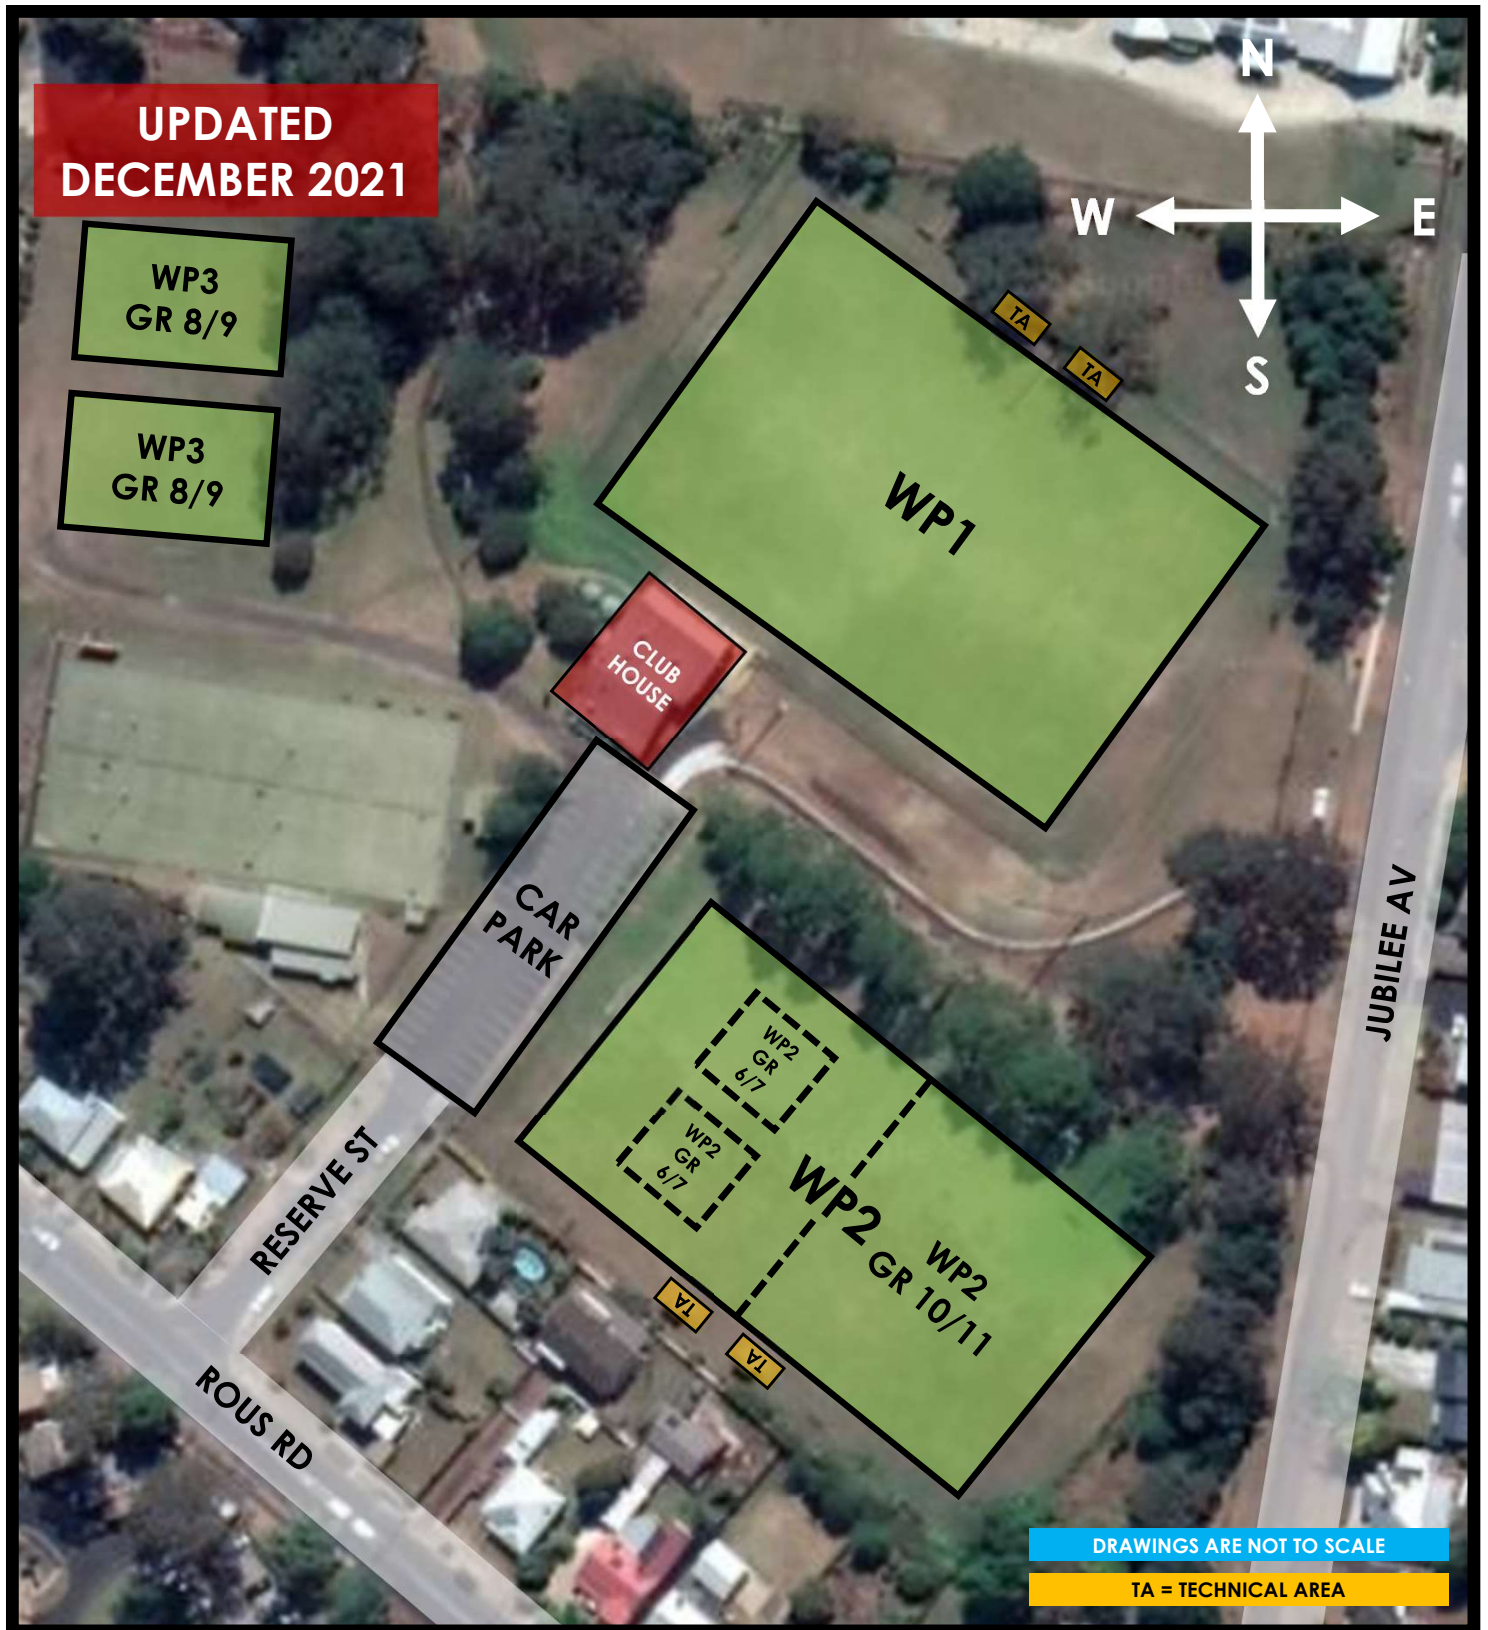

GOONELLABAH FC FIELD LAYOUT – WESTON PARK

Field Name	Length (m)	Width (m)	Field Name	Length (m)	Width (m)
WP1	99.8	65.5	MiniRoos 6/7	30	20
WP2	99.5	61	MiniRoos 8/9	40	30
			MiniRoos 10/11	60	40