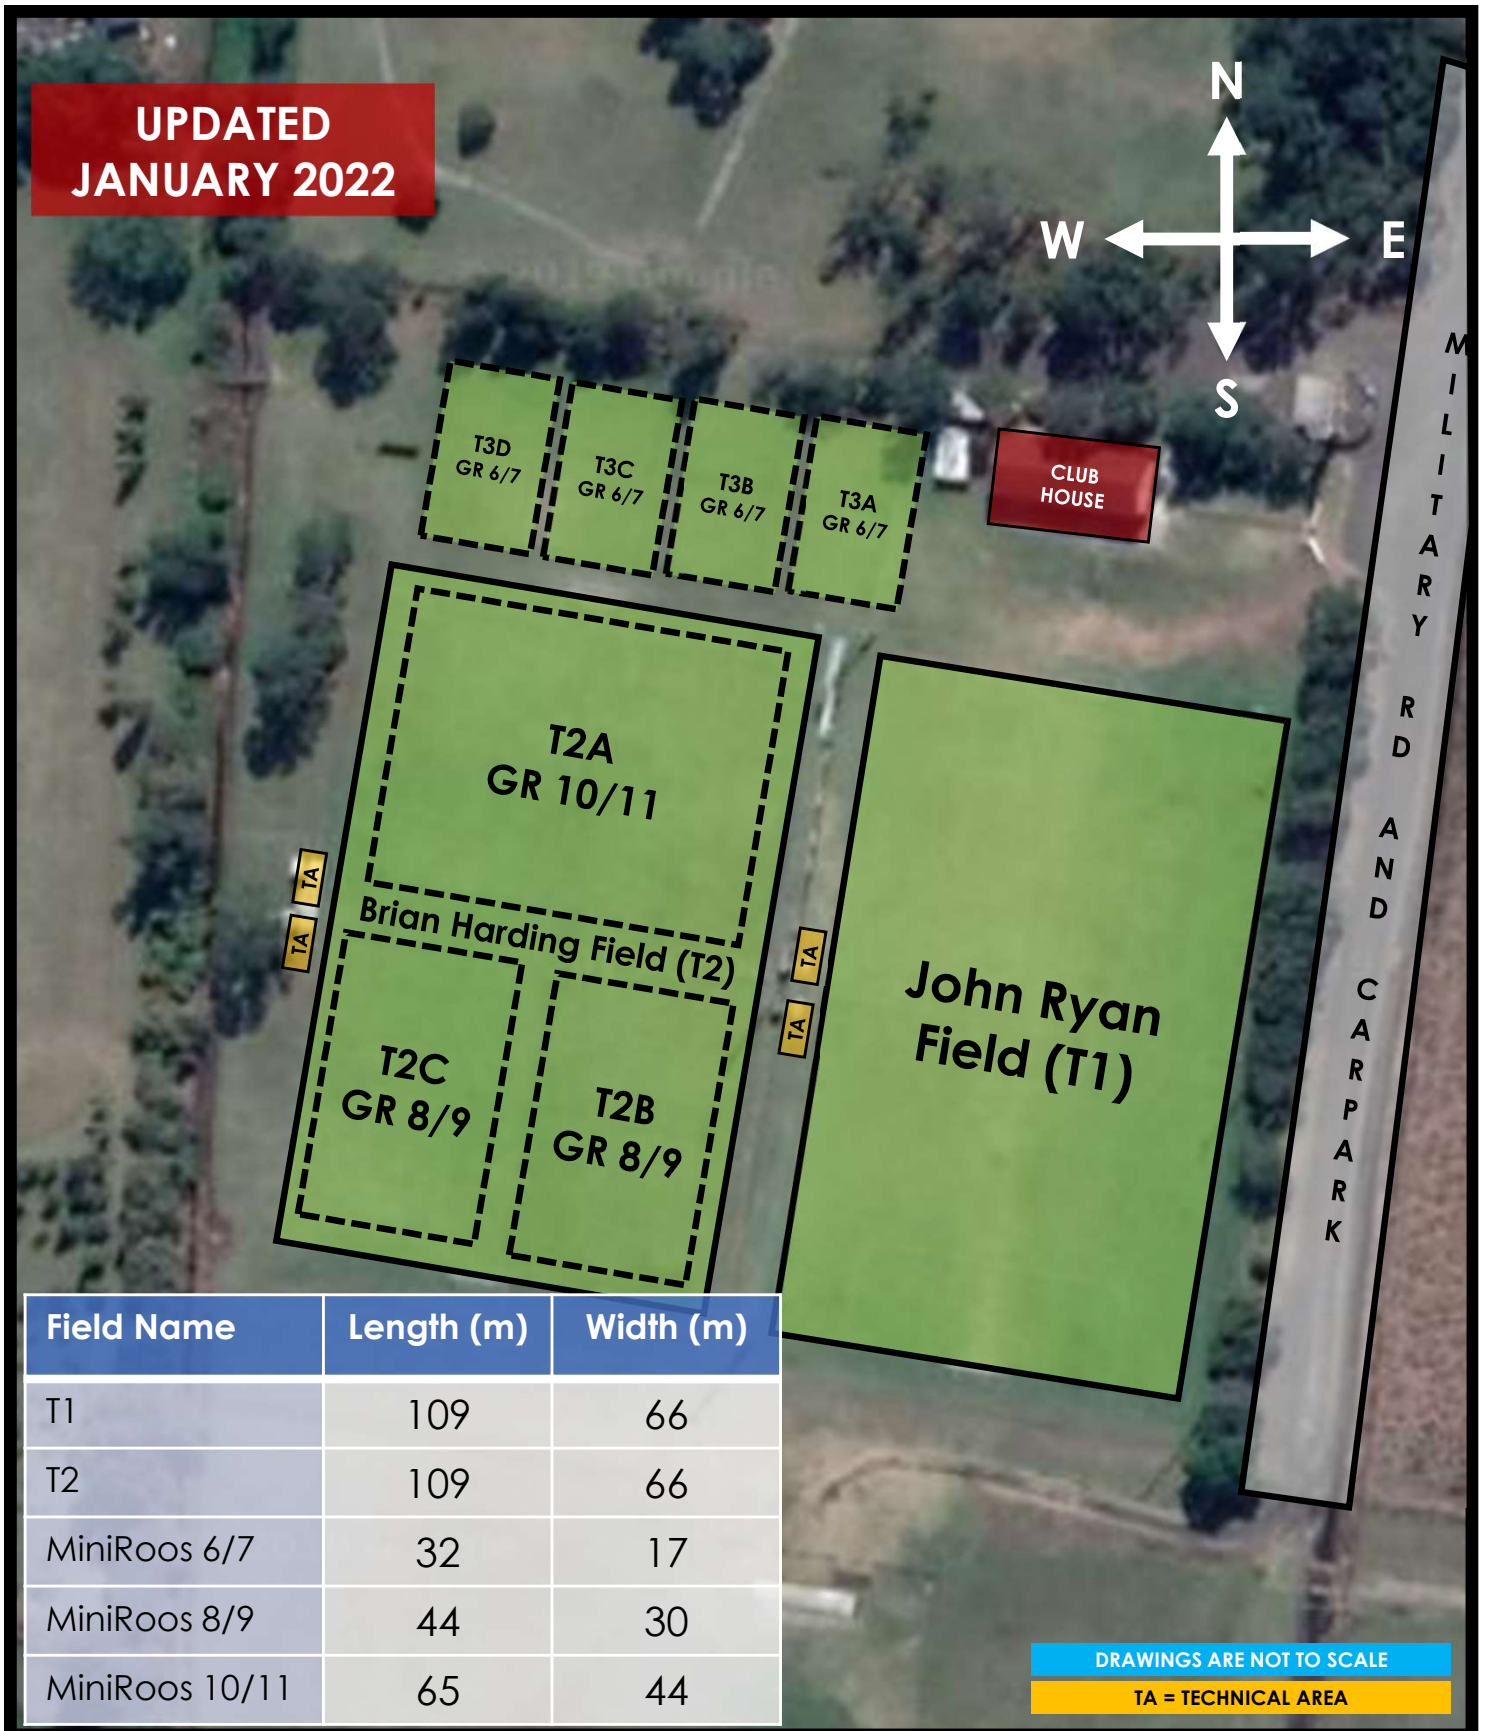

LISMORE THISTLES SC FIELD LAYOUT – THISTLES PARK

The width of the Grade 6/7 MiniRoos fields are smaller than the minimum set by Football Australia (30m x 20m), however it is recognised that this is due to area constraints at the venue.