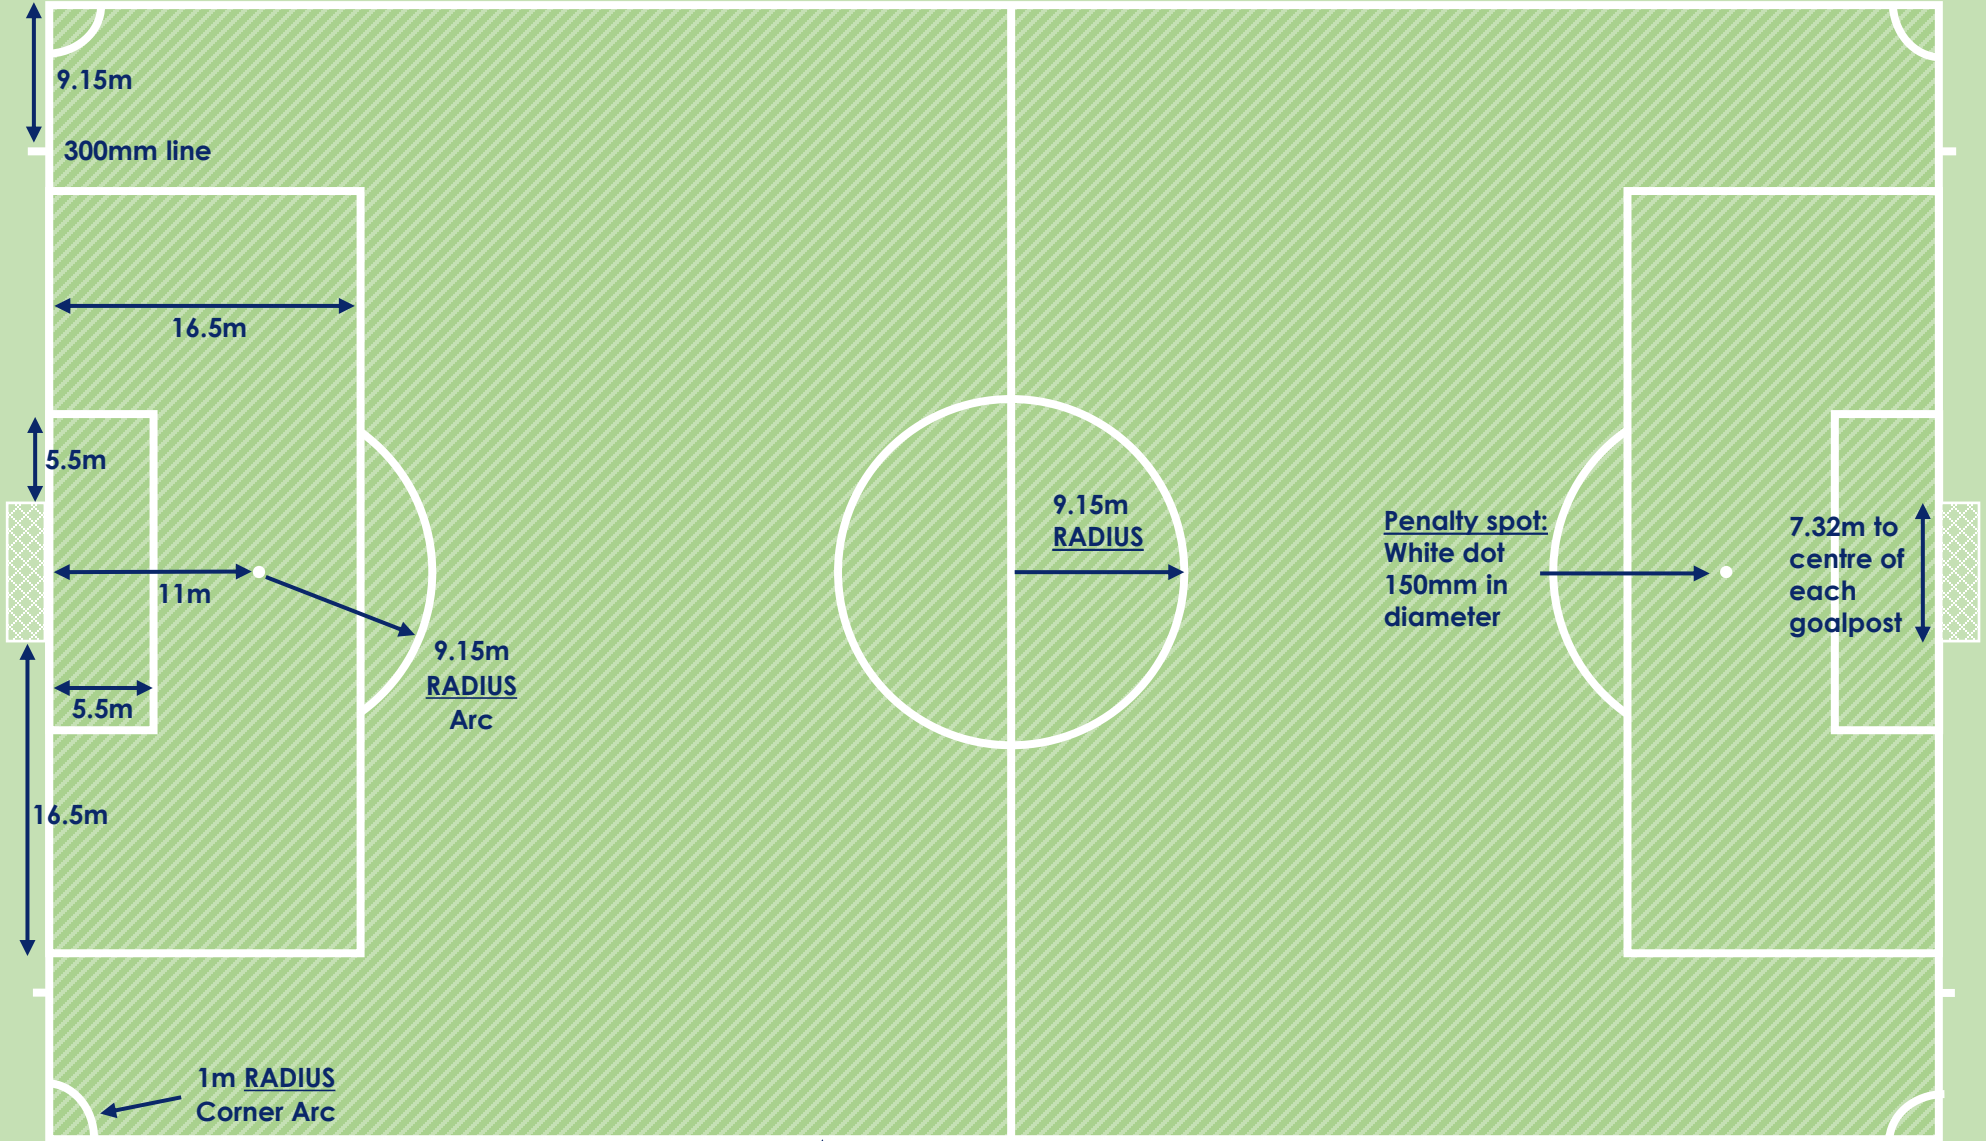

FIFA Minimum Field Size

Length (touchline): 90m

Width (goal line): 45m

FIFA Field Marking Guide

Guide updated February 2022

FIFA Maximum Field Size

Length (touchline): 120m

Width (goal line): 90m

ALL FIELD MARKINGS SHOULD BE WHITE. ANY OTHER LINES THAT MAY INTERSECT THE FIELD (E.G. MINIROOS FIELDS) SHOULD BE PAINTED IN A COLOUR THAT IS EASILY DISTINGUISHABLE FROM THE COLOUR OF THE MAIN FIELD (E.G. BLACK)