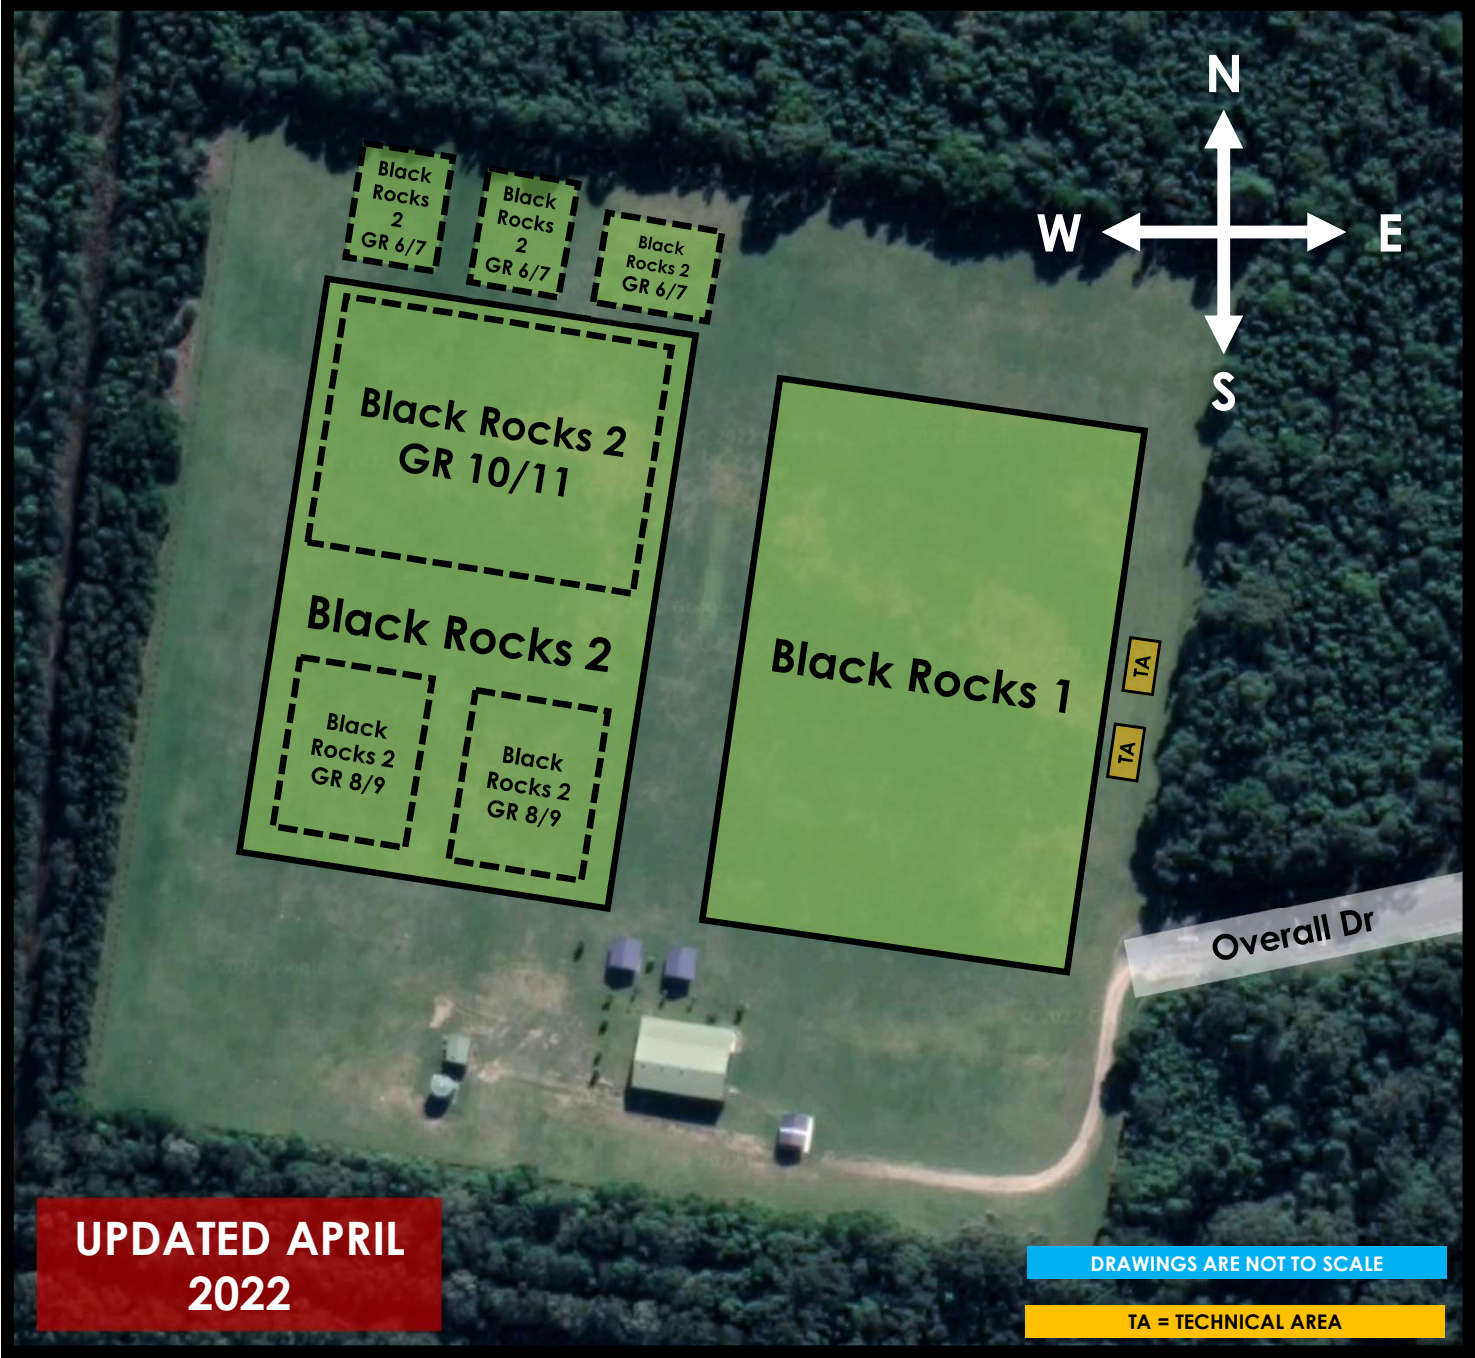

# POTTSVILLE BEACH FC FIELD LAYOUT – BLACK ROCKS SPORTSFIELDS

Field Name	Length (m)	Width (m)
Black Rocks 1		
Black Rocks 2		
MiniRoos 6/7		
MiniRoos 8/9		
MiniRoos 10/11		